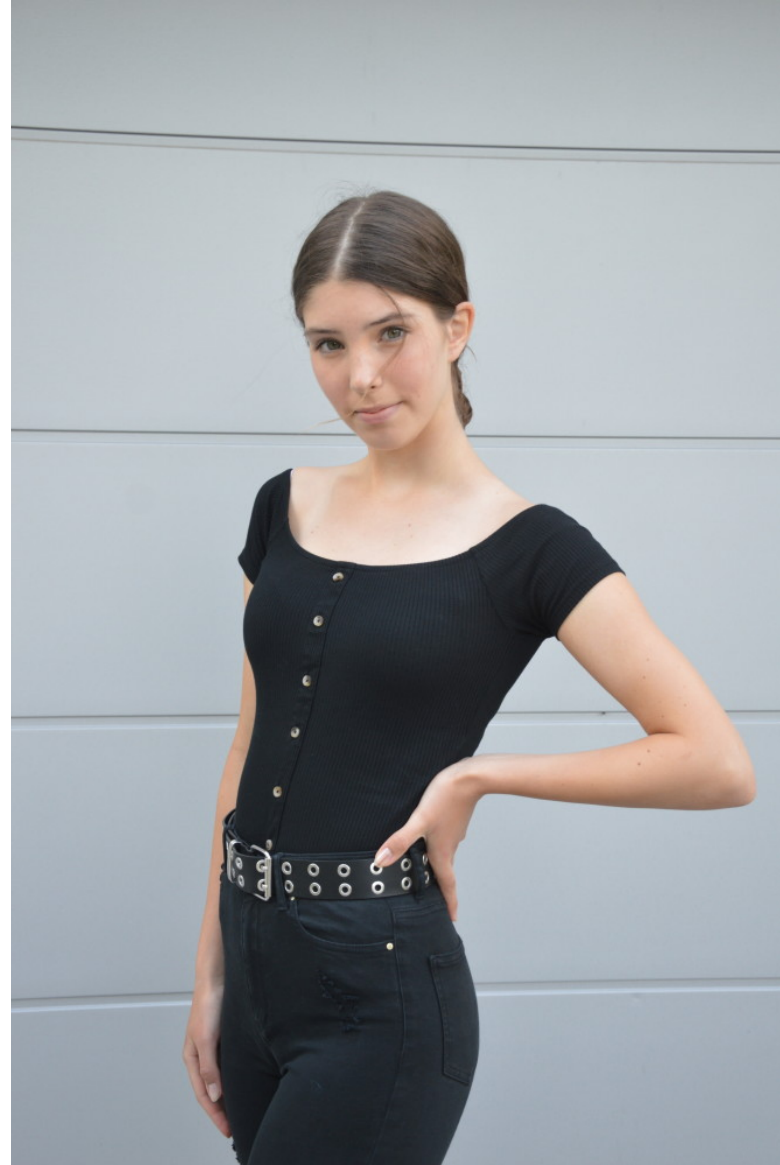

SOPHIA JURINA

Height: 171cm / 5' 7½" Bust: 82cm / 32½" B Waist: 65cm 25½" Hips: 92cm / 36" Shoes: 40 EU / 9 US / 7 UK Hair: Brown

SOPHIA JURINA

Height: 171cm / 5' 7½" Bust: 82cm / 32½" B Waist: 65cm 25½" Hips: 92cm / 36" Shoes: 40 EU / 9 US / 7 UK Hair: Brown