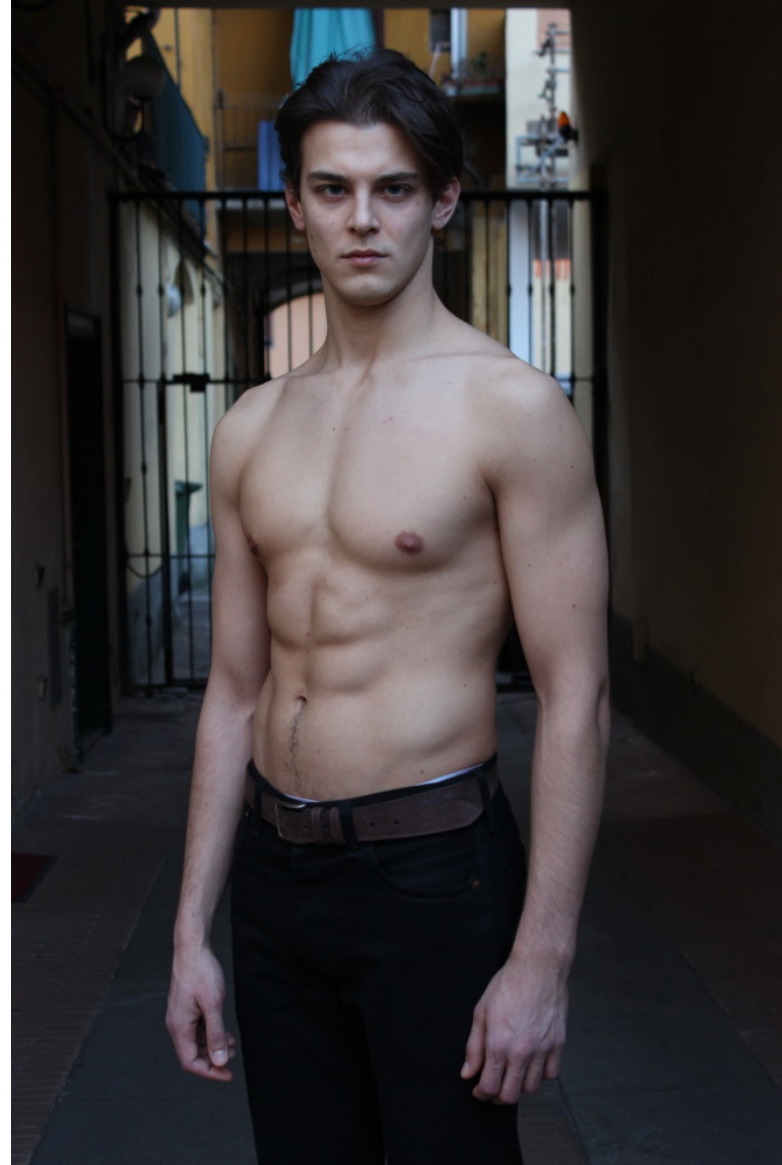

**GABRIELE M.**

Height: 187cm / 6' 1½" Chest: 93cm / 36½" Waist: 74cm 29" Hips: 91cm / 36" Shoes: 43.5 EU / 9½ US / 9 UK Hair: Brown Eyes: Blue

**GABRIELE M.**

Height: 187cm / 6' 1½"   Chest: 93cm / 36½"   Waist: 74cm 29"   Hips: 91cm / 36"   Shoes: 43.5 EU / 9½ US / 9 UK   Hair: Brown   Eyes: Blue

**GABRIELE M.**

Height: 187cm / 6' 1½" Chest: 93cm / 36½" Waist: 74cm 29" Hips: 91cm / 36" Shoes: 43.5 EU / 9½ US / 9 UK Hair: Brown Eyes: Blue