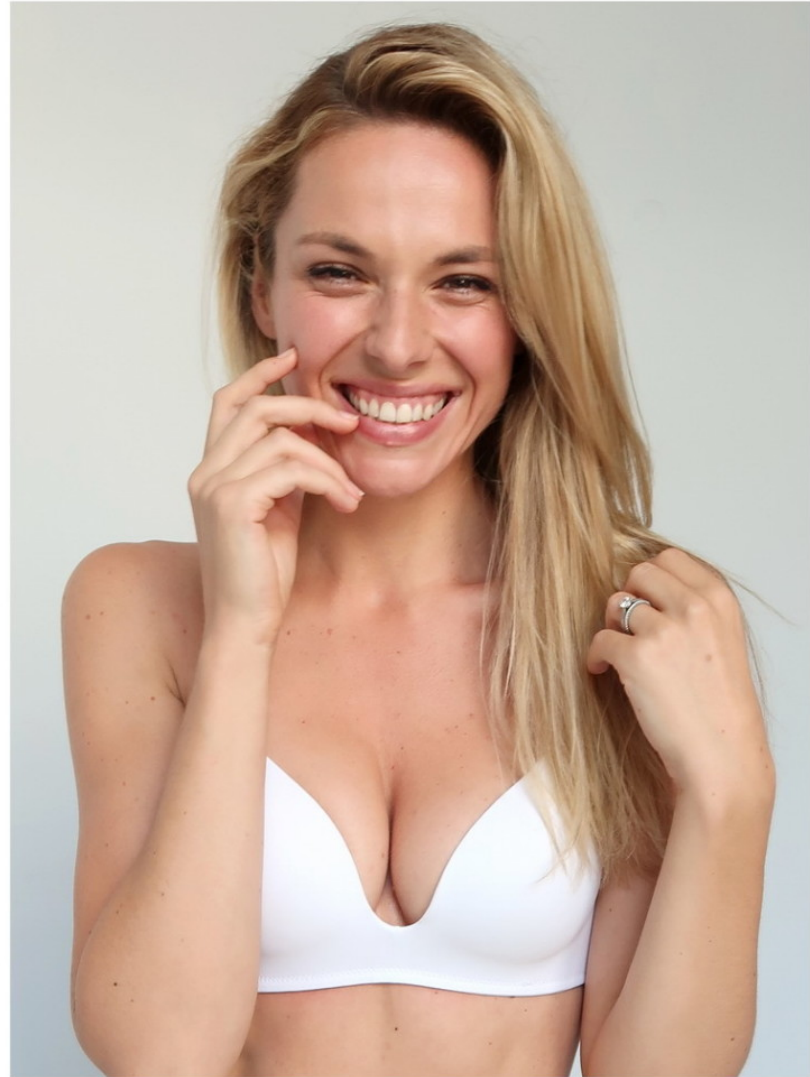

**LUCIA KO**

Height: 177cm / 5' 9½" Bust: 84cm / 33" B Waist: 60cm 23½" Hips: 91cm / 36" Shoes: 39.5 EU / 8½ US / 6½ UK Hair: Dark blond Eyes: Brown

**LUCIA KO**

Height: 177cm / 5' 9½" Bust: 84cm / 33" B Waist: 60cm 23½" Hips: 91cm / 36" Shoes: 39.5EU / 8½US / 6½UK Hair: Dark blond Eyes: Brown

**LUCIA KO**

Height: 177cm / 5' 9½" Bust: 84cm / 33" B Waist: 60cm 23½" Hips: 91cm / 36" Shoes: 39.5 EU / 8½ US / 6½ UK Hair: Dark blond Eyes: Brown

**LUCIA KO**

Height: 177cm / 5' 9½" Bust: 84cm / 33" B Waist: 60cm 23½" Hips: 91cm / 36" Shoes: 39.5 EU / 8½ US / 6½ UK Hair: Dark blond Eyes: Brown