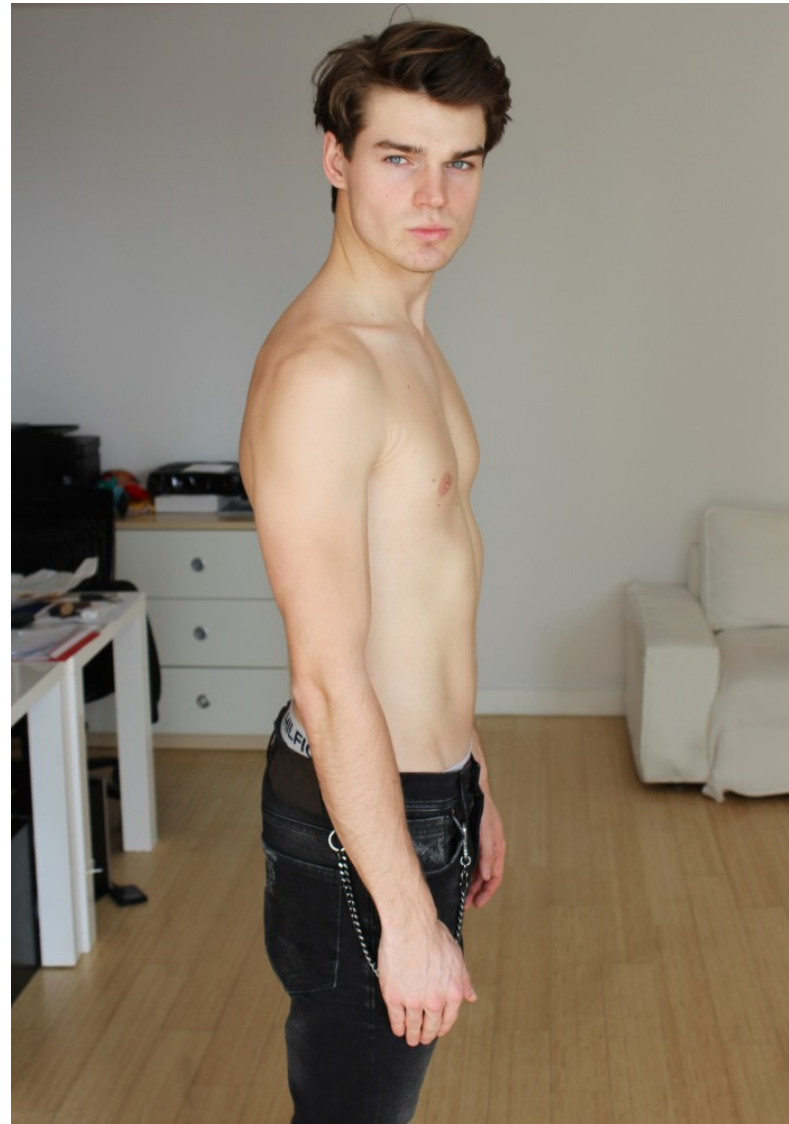

MAKS BEHR

Height: 188cm / 6' 2" Chest: 96cm / 38" Waist: 76cm 30" Hips: 94cm / 37" Shoes: 43 EU / 9 US / 8.5 UK Hair: Dark blond Eyes: Blue

MAKS BEHR

Height: 188cm / 6' 2" Chest: 96cm / 38" Waist: 76cm 30" Hips: 94cm / 37" Shoes: 43 EU / 9 US / 8.5 UK Hair: Dark blond Eyes: Blue