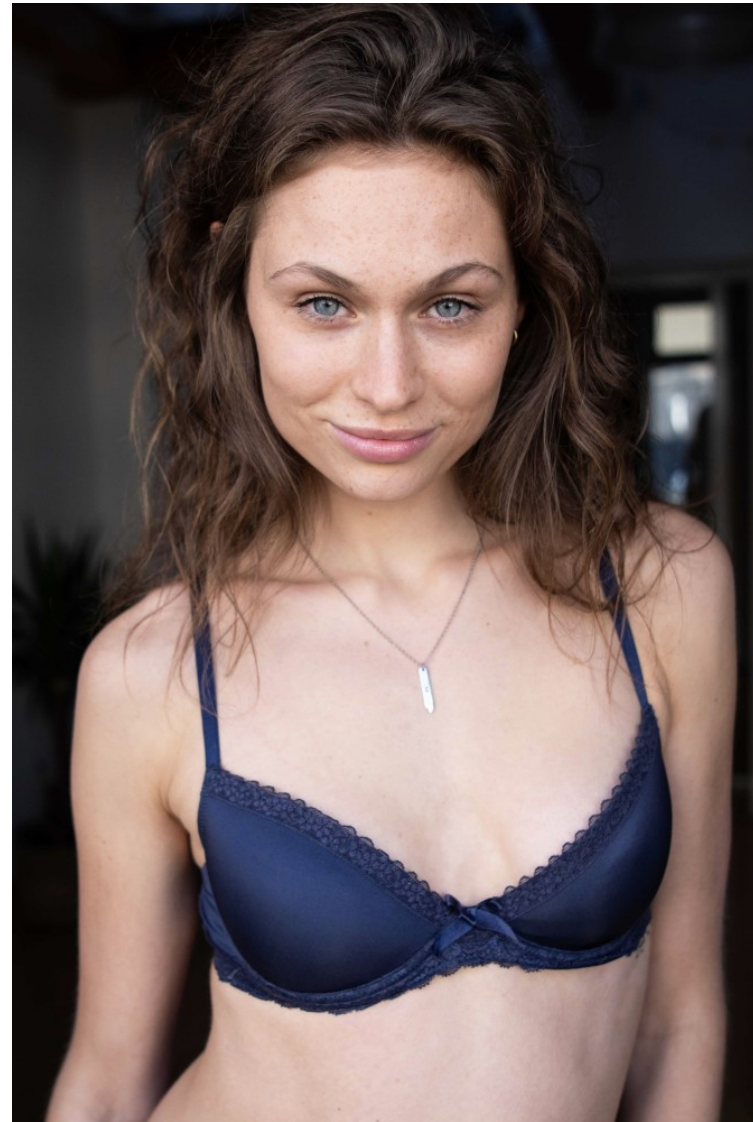

CHIARA CHRISTMANN

Height: 176cm / 5' 9½" Bust: 86cm / 34" B Waist: 64cm 25" Hips: 92cm / 36" Shoes: 40EU / 9US / 7UK Hair: Dark brown Eyes: Blue

CHIARA CHRISTMANN

Height: 176cm / 5' 9½" Bust: 86cm / 34" B Waist: 64cm 25" Hips: 92cm / 36" Shoes: 40EU / 9US / 7UK Hair: Dark brown Eyes: Blue

CHIARA CHRISTMANN

Height: 176cm / 5' 9½" Bust: 86cm / 34" B Waist: 64cm 25" Hips: 92cm / 36" Shoes: 40EU / 9US / 7UK Hair: Dark brown Eyes: Blue