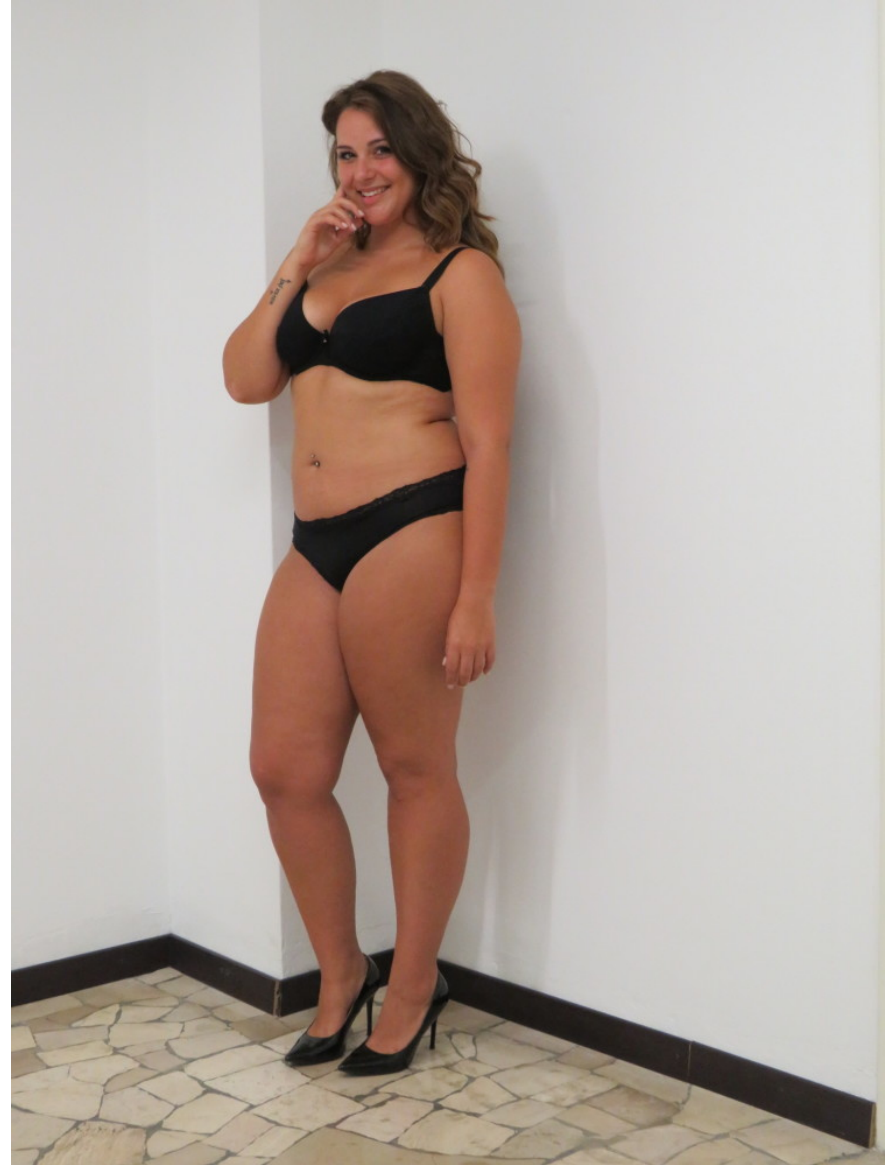

ALICE A

Height: 175cm / 5' 9" Bust: 106cm / 41½" C Waist: 85cm 33½" Hips: 116cm / 45½" Shoes: 40 EU / 9 US / 7 UK Hair: Brown Eyes: Brown

ALICE A

Height: 175cm / 5' 9" Bust: 106cm / 41½" C Waist: 85cm 33½" Hips: 116cm / 45½" Shoes: 40 EU / 9 US / 7 UK Hair: Brown Eyes: Brown