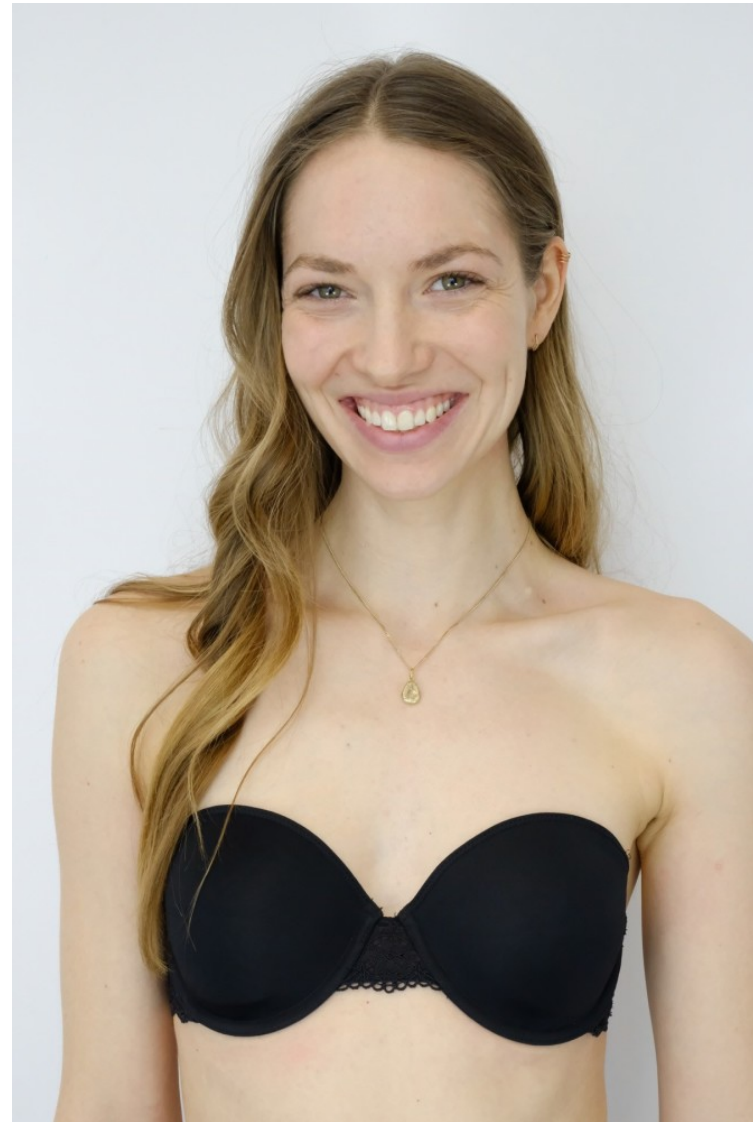

**ANINA**

Height: 175cm / 5' 9"   Bust: 80cm / 31½" A   Waist: 61cm 24"   Hips: 89cm / 35"   Shoes: 39 EU / 8 US / 6 UK   Hair: Dark blond   Eyes: Green

**ANINA**

Height: 175cm / 5' 9"   Bust: 80cm / 31½" A   Waist: 61cm 24"   Hips: 89cm / 35"   Shoes: 39 EU / 8 US / 6 UK   Hair: Dark blond   Eyes: Green

**ANINA**

Height: 175cm / 5' 9" Bust: 80cm / 31½" A Waist: 61cm 24" Hips: 89cm / 35" Shoes: 39 EU / 8 US / 6 UK Hair: Dark blond Eyes: Green