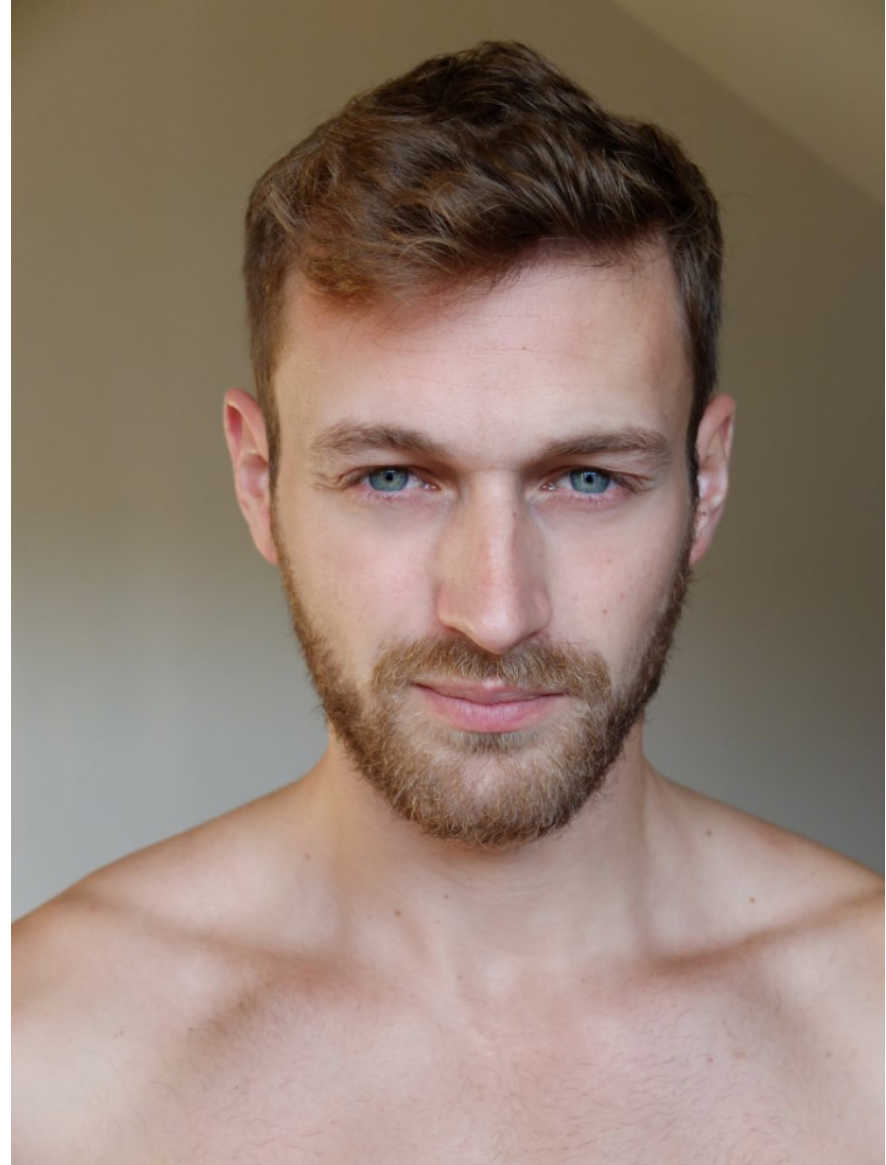

**PAWEL POREBA**

Height: 189cm / 6' 2½"   Chest: 102cm / 40"   Waist: 87cm 34½"   Hips: 98cm / 38½"   Shoes: 44.5 EU / 10½ US / 10 UK   Hair: Dark blond   Eyes: Blue

**PAWEL POREBA**

Height: 189cm / 6' 2½"   Chest: 102cm / 40"   Waist: 87cm 34½"   Hips: 98cm / 38½"   Shoes: 44.5 EU / 10½ US / 10 UK   Hair: Dark blond   Eyes: Blue