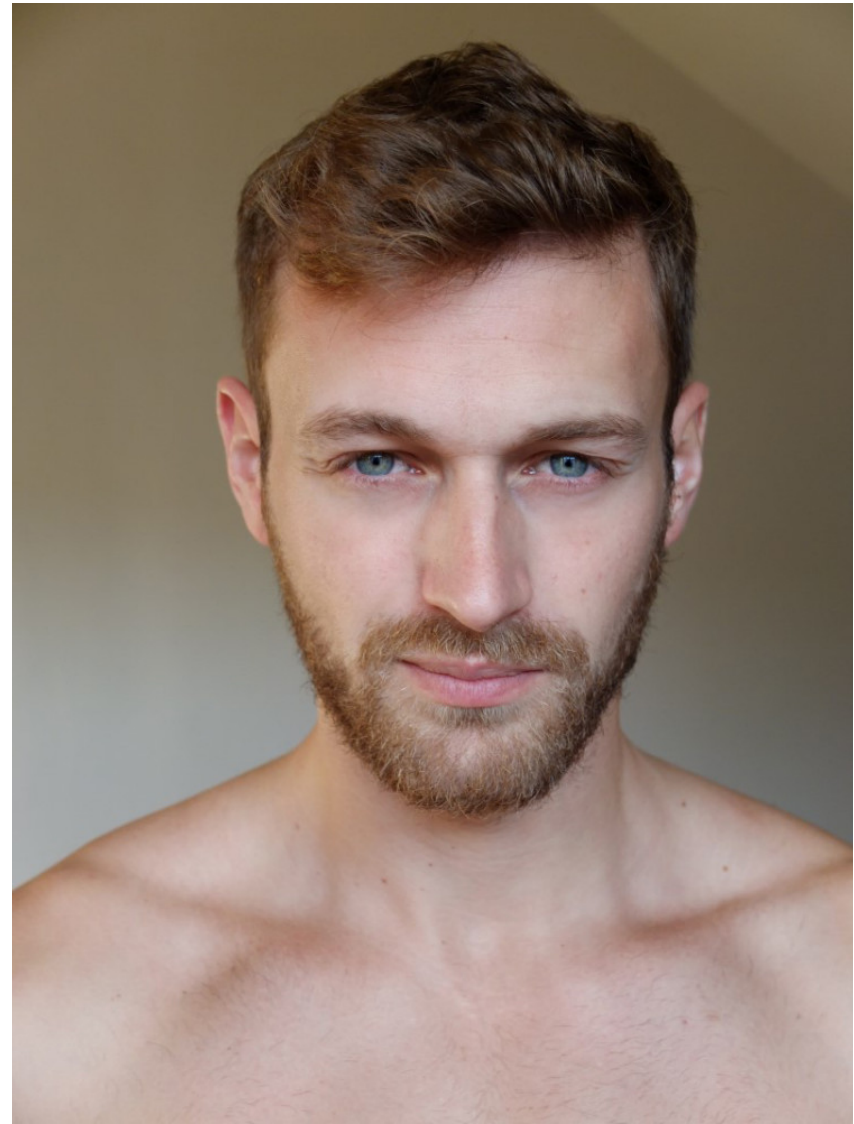

PAWEL POREBA

Height: 189cm / 6' 2½" Chest: 102cm / 40" Waist: 87cm 34½" Hips: 98cm / 38½" Shoes: 44.5EU / 10½US / 10UK Hair: Dark blond Eyes: Blue

PAWEL POREBA

Height: 189cm / 6' 2½" Chest: 102cm / 40" Waist: 87cm 34½" Hips: 98cm / 38½" Shoes: 44.5EU / 10½US / 10UK Hair: Dark blond Eyes: Blue