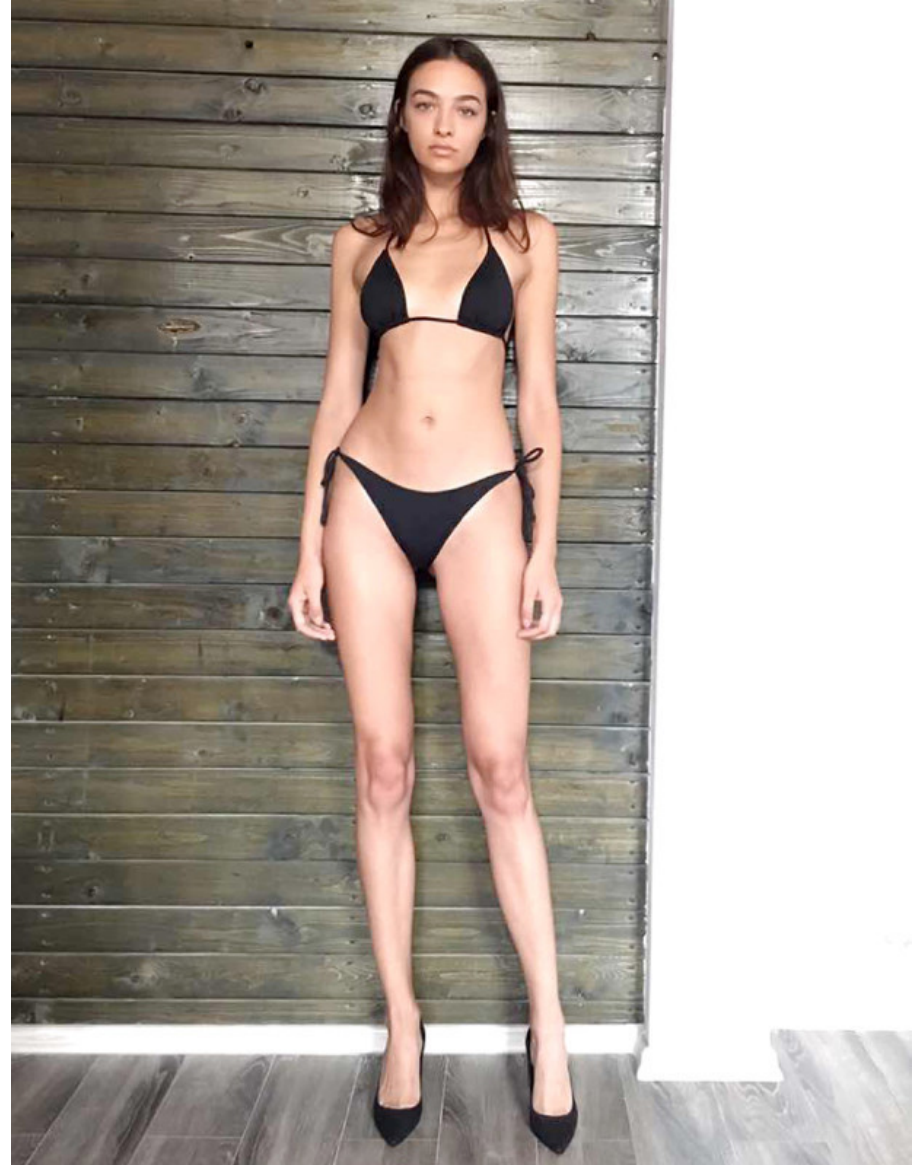

DENISA C.

Height: 180cm / 5' 11" Bust: 83cm / 32½" Waist: 62cm 24½" Hips: 90cm / 35½" Shoes: 39.5 EU / 8½ US / 6½ UK Hair: Dark brown Eyes: Green grey

DENISA C.

Height: 180cm / 5' 11" Bust: 83cm / 32½" Waist: 62cm 24½" Hips: 90cm / 35½" Shoes: 39.5 EU / 8½ US / 6½ UK Hair: Dark brown Eyes: Green grey

DENISA C.

Height: 180cm / 5' 11" Bust: 83cm / 32½" Waist: 62cm 24½" Hips: 90cm / 35½" Shoes: 39.5 EU / 8½ US / 6½ UK Hair: Dark brown Eyes: Green grey