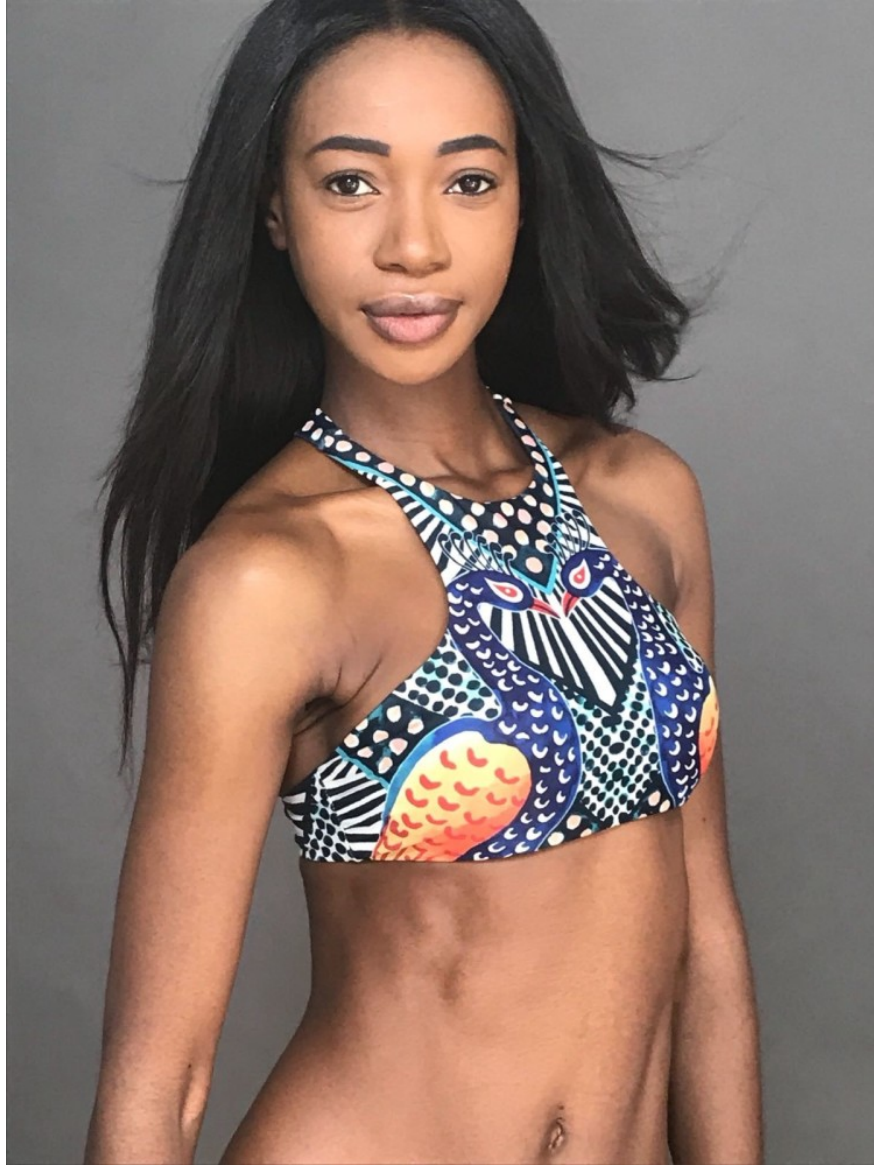

CATHY KAYEMBE

Height: 178cm / 5' 10" Bust: 81cm / 32" Waist: 61cm 24" Hips: 90cm / 35½" Shoes: 40 EU / 9 US / 7 UK Hair: Dark brown Eyes: Brown

CATHY KAYEMBE

Height: 178cm / 5' 10" Bust: 81cm / 32" Waist: 61cm 24" Hips: 90cm / 35½" Shoes: 40 EU / 9 US / 7 UK Hair: Dark brown Eyes: Brown

CATHY KAYEMBE

Height: 178cm / 5' 10" Bust: 81cm / 32" Waist: 61cm 24" Hips: 90cm / 35½" Shoes: 40 EU / 9 US / 7 UK Hair: Dark brown Eyes: Brown