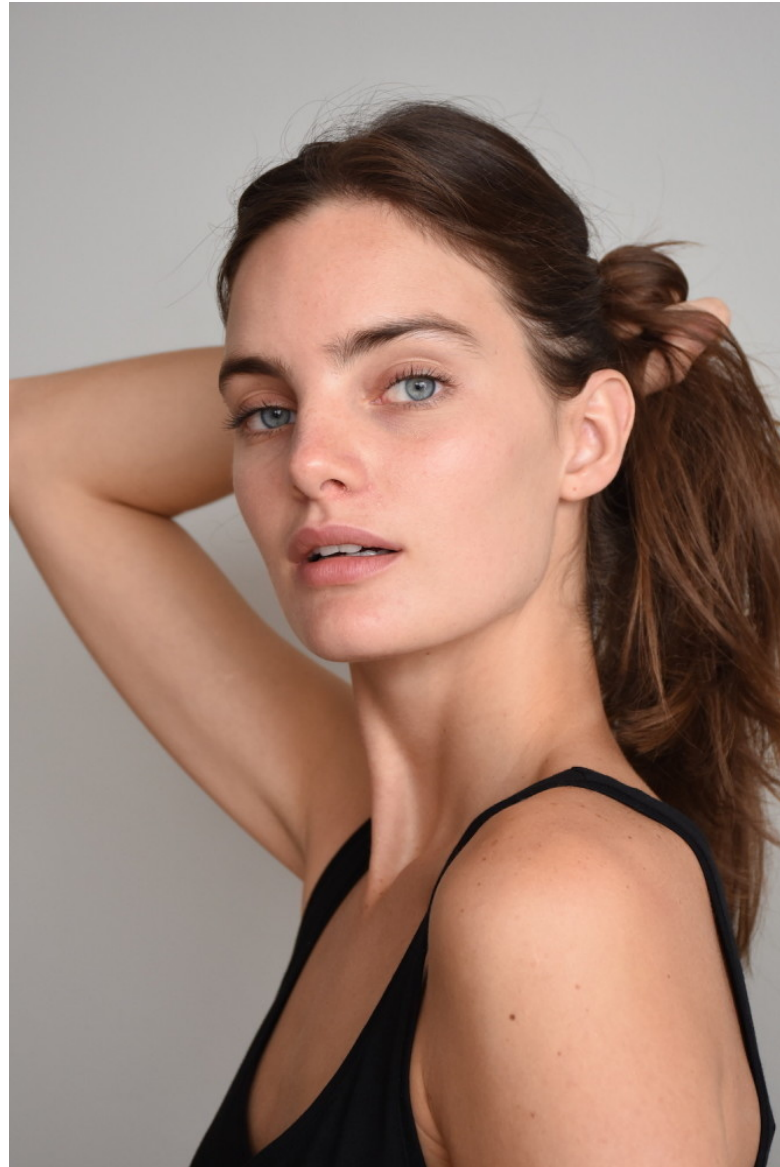

DELFINA

Height: 173cm / 5' 8" Bust: 82cm / 32½" Waist: 62cm 24½" Hips: 89cm / 35" Shoes: 39 EU / 8 US / 6 UK Hair: Brown Eyes: Blue

DELFINA

Height: 173cm / 5' 8" Bust: 82cm / 32½" Waist: 62cm 24½" Hips: 89cm / 35" Shoes: 39 EU / 8 US / 6 UK Hair: Brown Eyes: Blue

DELFINA

Height: 173cm / 5' 8" Bust: 82cm / 32½" Waist: 62cm 24½" Hips: 89cm / 35" Shoes: 39 EU / 8 US / 6 UK Hair: Brown Eyes: Blue