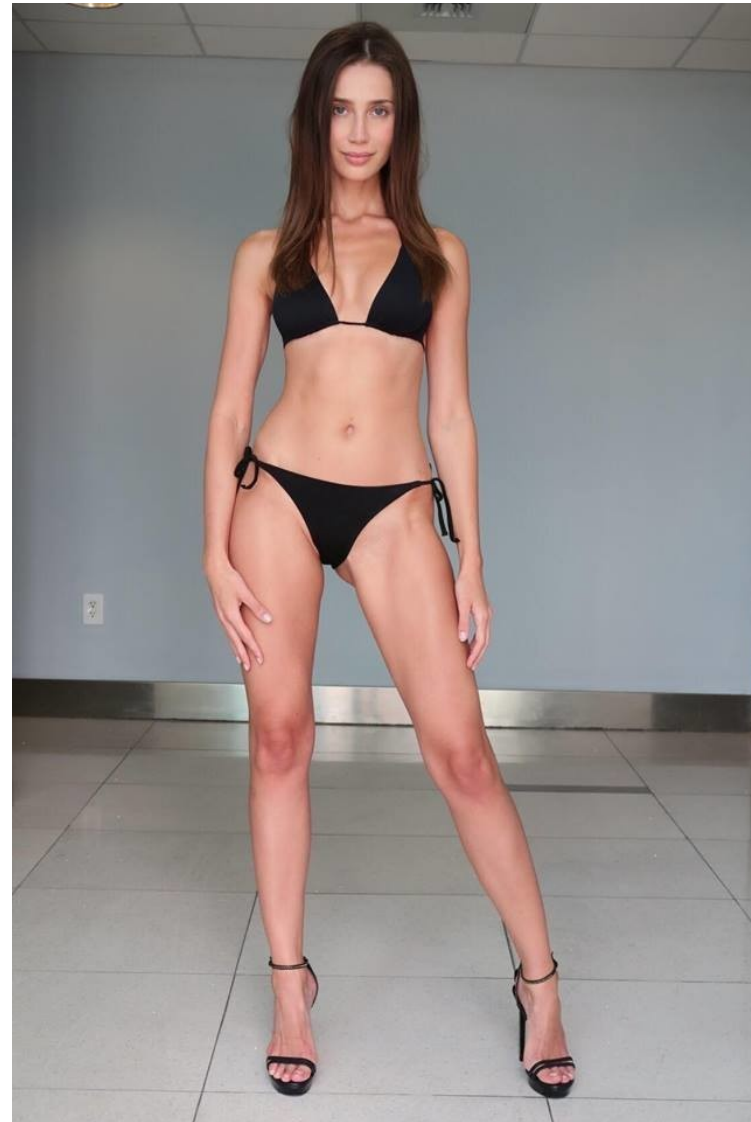

SABINA JAKUBOWICZ

Height: 177cm / 5' 9½" Bust: 85cm / 33½" C Waist: 61cm 24" Hips: 91cm / 36" Shoes: 39 EU / 8 US / 6 UK Hair: Brown Eyes: Blue green

SABINA JAKUBOWICZ

Height: 177cm / 5' 9½" Bust: 85cm / 33½" C Waist: 61cm 24" Hips: 91cm / 36" Shoes: 39 EU / 8US / 6UK Hair: Brown Eyes: Blue green