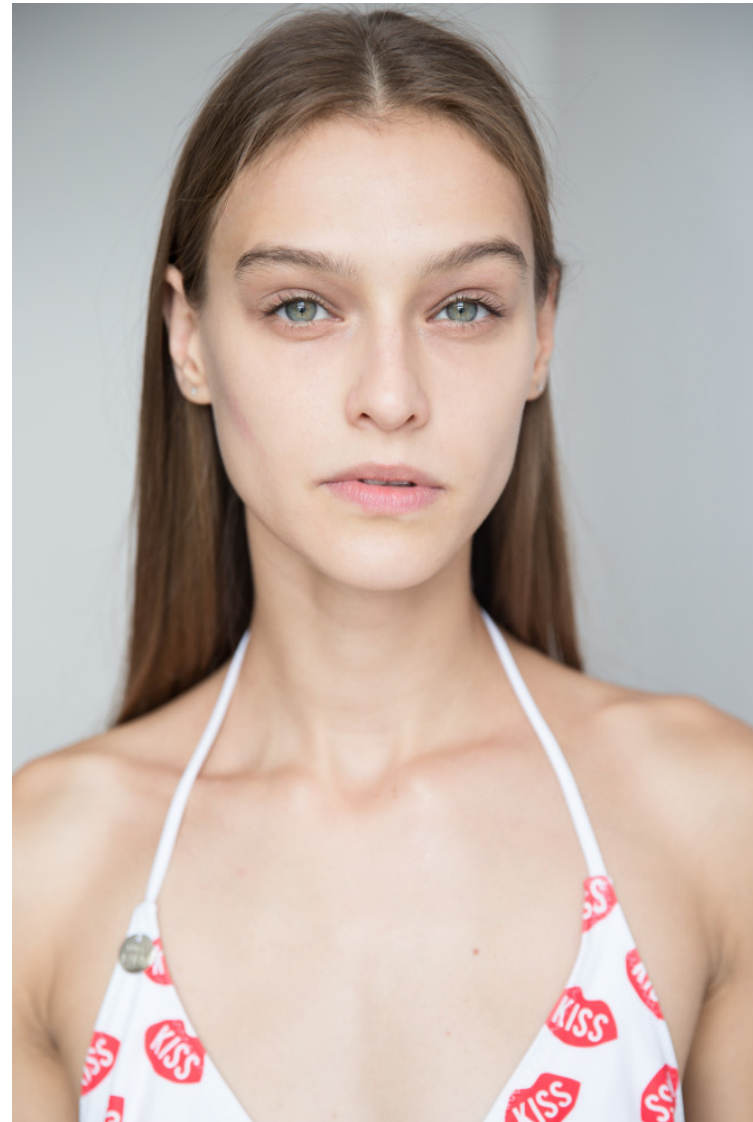

MAGDALENA P.

Height: 179cm / 5' 10½" Bust: 80cm / 31½" A Waist: 61cm 24" Hips: 90cm / 35½" Shoes: 39.5EU / 8½US / 6½UK Hair: Dark blond Eyes: Green

MAGDALENA P.

Height: 179cm / 5' 10½" Bust: 80cm / 31½" A Waist: 61cm 24" Hips: 90cm / 35½" Shoes: 39.5EU / 8½US / 6½UK Hair: Dark blond Eyes: Green