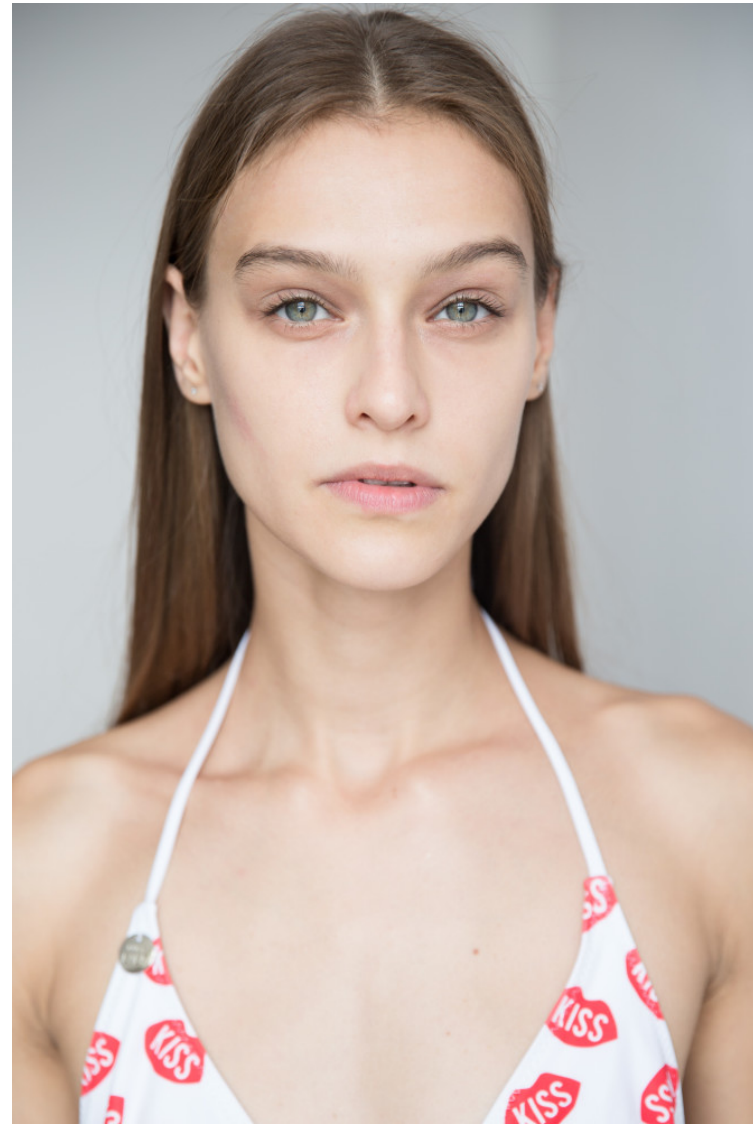

MAGDALENA P.

Height: 179cm / 5' 10½" Bust: 80cm / 31½" A Waist: 61cm / 24" Hips: 90cm / 35½" Shoes: 39.5EU / 8½US / 6½UK Hair: Dark blond Eyes: Green

MAGDALENA P.

Height: 179cm / 5' 10½" Bust: 80cm / 31½" A Waist: 61cm / 24" Hips: 90cm / 35½" Shoes: 39.5EU / 8½US / 6½UK Hair: Dark blond Eyes: Green