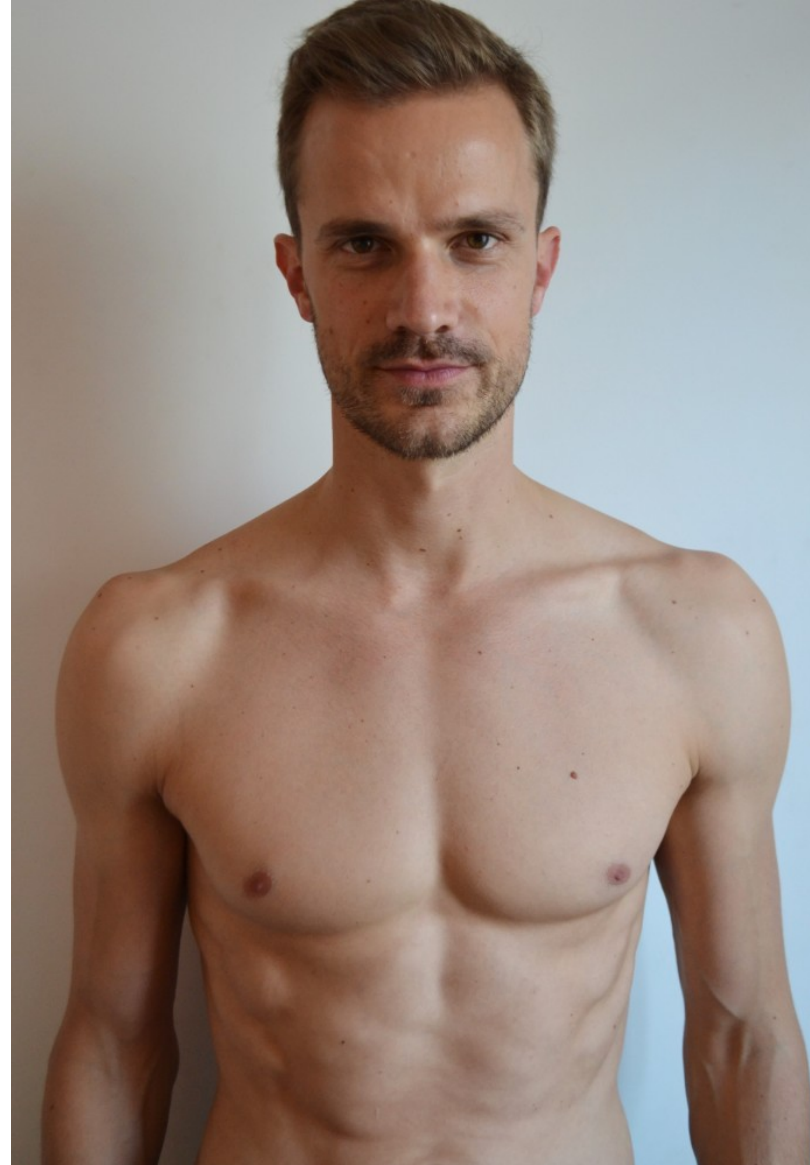

MATHIEU M

Height: 188cm / 6' 2" Chest: 96cm / 38" Waist: 78cm 30½" Hips: 97cm / 38" Shoes: 43 EU / 9 US / 8.5 UK Hair: Dark blond Eyes: Brown

MATHIEU M

Height: 188cm / 6' 2" Chest: 96cm / 38" Waist: 78cm 30½" Hips: 97cm / 38" Shoes: 43 EU / 9 US / 8.5 UK Hair: Dark blond Eyes: Brown

MATHIEU M

Height: 188cm / 6' 2" Chest: 96cm / 38" Waist: 78cm 30½" Hips: 97cm / 38" Shoes: 43 EU / 9 US / 8.5 UK Hair: Dark blond Eyes: Brown