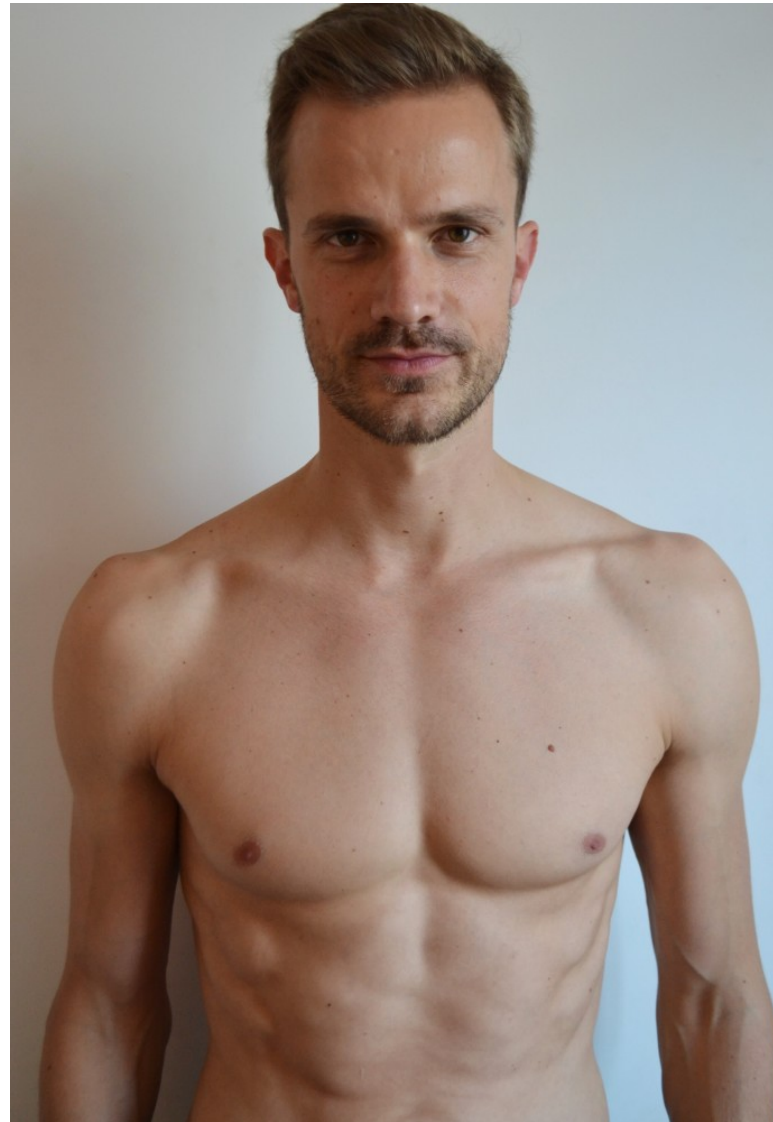

**MATHIEU M**

Height: 188cm / 6' 2" Chest: 96cm / 38" Waist: 78cm / 30½" Hips: 97cm / 38" Shoes: 43 EU / 9 US / 8.5 UK Hair: Dark blond Eyes: Brown

**MATHIEU M**

Height: 188cm / 6' 2" Chest: 96cm / 38" Waist: 78cm / 30½" Hips: 97cm / 38" Shoes: 43 EU / 9 US / 8.5 UK Hair: Dark blond Eyes: Brown

**MATHIEU M**

Height: 188cm / 6' 2" Chest: 96cm / 38" Waist: 78cm / 30½" Hips: 97cm / 38" Shoes: 43 EU / 9 US / 8.5 UK Hair: Dark blond Eyes: Brown