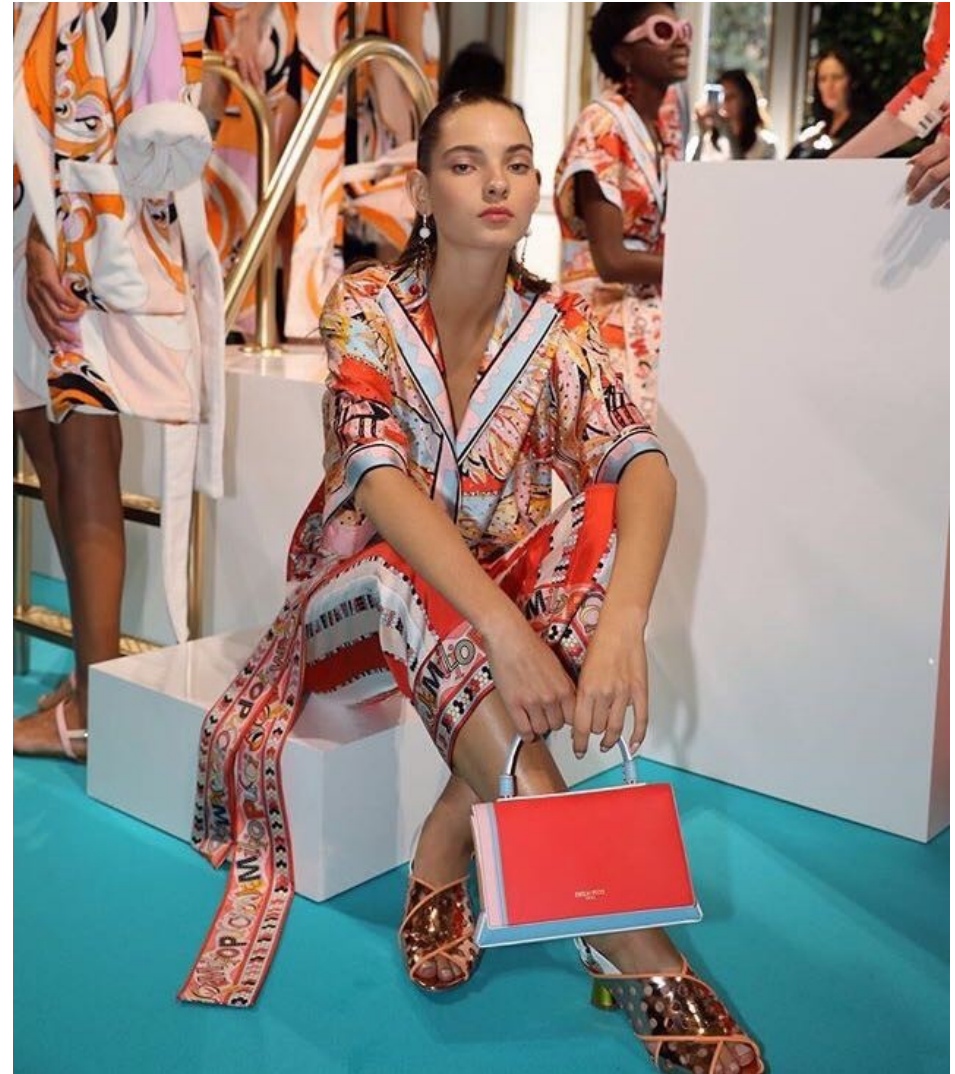

ZHENYA

Height: 179cm / 5' 10½" Bust: 85.5cm / 33½" Waist: 64cm 25" Hips: 98.5cm / 39" Shoes: 40 EU / 9 US / 7 UK Hair: Dark brown Eyes: Green

ZHENYA

Height: 179cm / 5' 10½" Bust: 85.5cm / 33½" Waist: 64cm 25" Hips: 98.5cm / 39" Shoes: 40 EU / 9 US / 7 UK Hair: Dark brown Eyes: Green