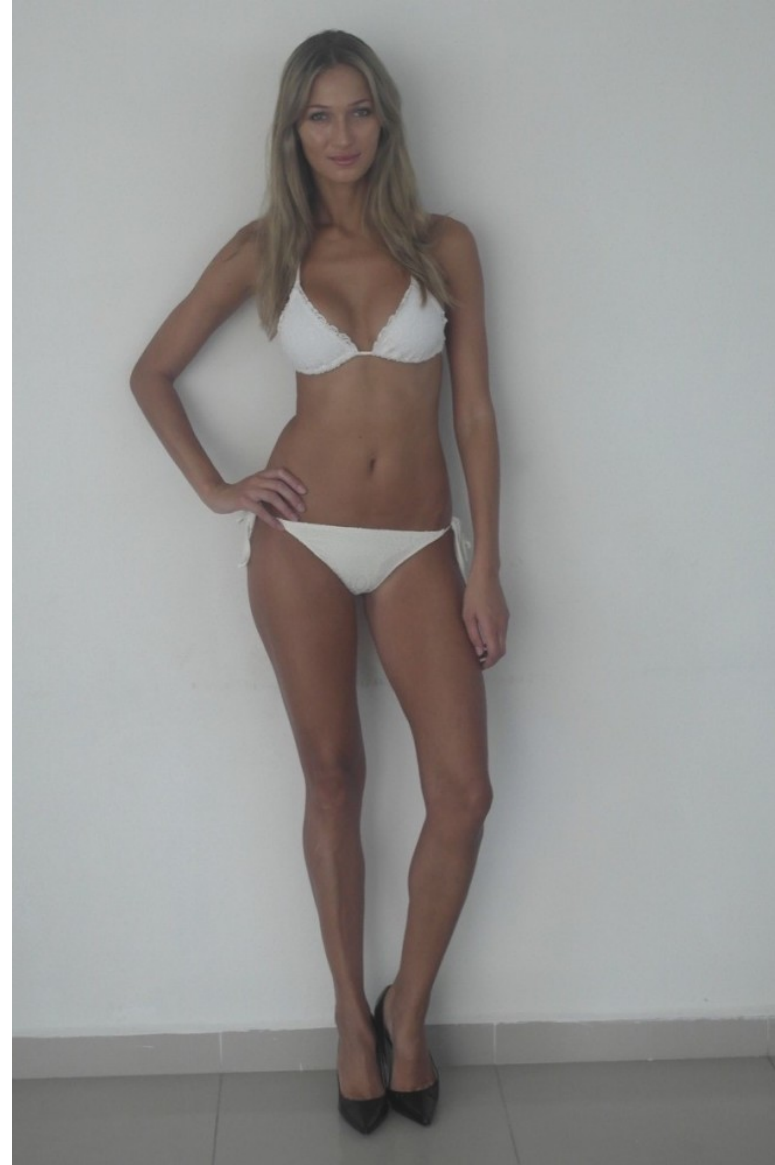

FRANCIS MARTINS

Height: 180cm / 5' 11" Bust: 86cm / 34" Waist: 60cm 23½" Hips: 89cm / 35" Shoes: 40 EU / 9 US / 7 UK Hair: Blond Eyes: Green

FRANCIS MARTINS

Height: 180cm / 5' 11" Bust: 86cm / 34" Waist: 60cm 23½" Hips: 89cm / 35" Shoes: 40 EU / 9 US / 7 UK Hair: Blond Eyes: Green