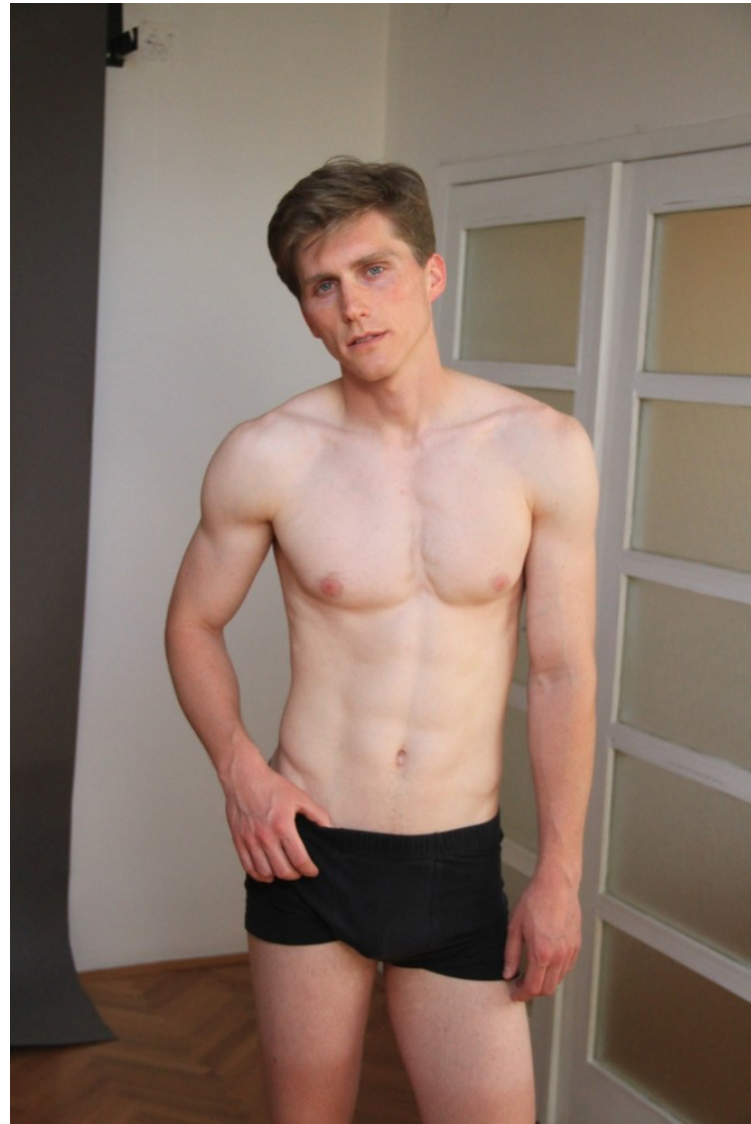

NOVAK

Height: 188cm / 6' 2" Chest: 95cm / 37½" Waist: 76cm / 30" Hips: 93cm / 36½" Shoes: 42 EU / 8½ US / 8 UK Hair: Dark blond Eyes: Blue

NOVAK

Height: 188cm / 6' 2" Chest: 95cm / 37½" Waist: 76cm / 30" Hips: 93cm / 36½" Shoes: 42 EU / 8½ US / 8 UK Hair: Dark blond Eyes: Blue

NOVAK

Height: 188cm / 6' 2" Chest: 95cm / 37½" Waist: 76cm / 30" Hips: 93cm / 36½" Shoes: 42 EU / 8½ US / 8 UK Hair: Dark blond Eyes: Blue