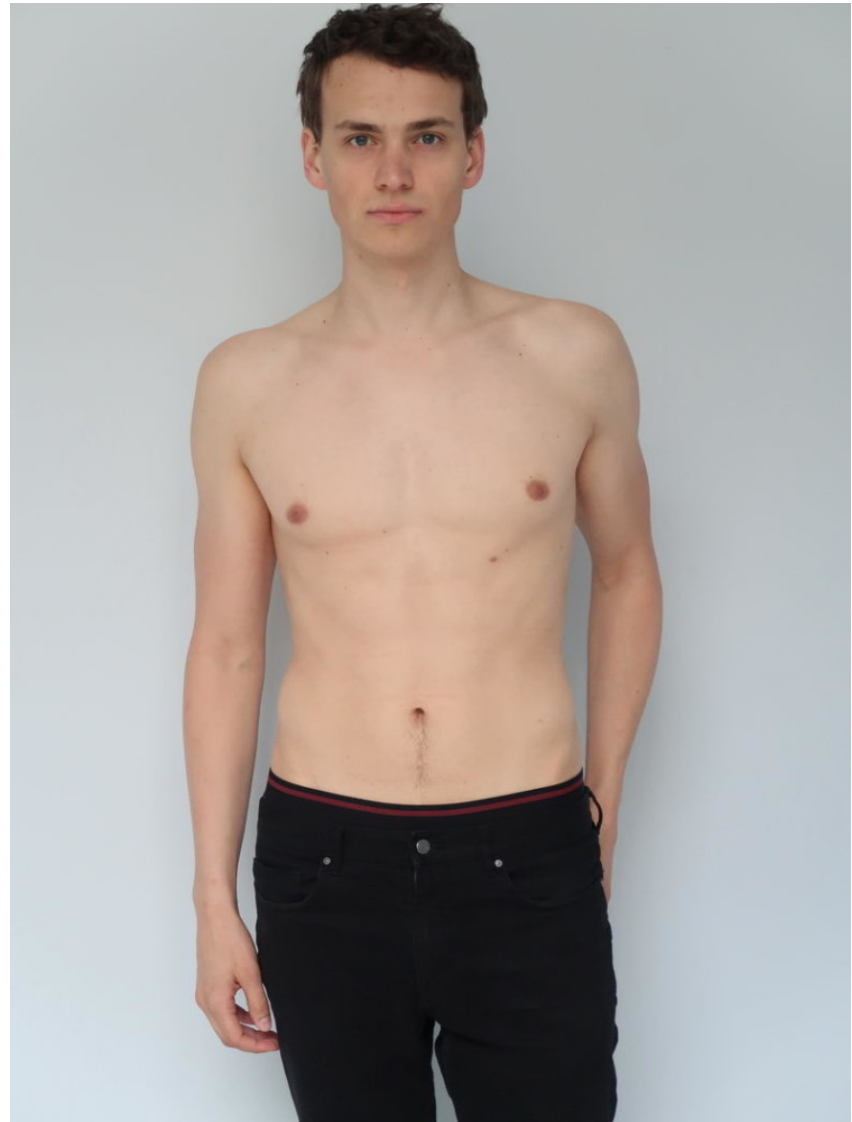

JAN O

Height: 188cm / 6' 2" Chest: 95cm / 37½" Waist: 83cm 32½" Hips: 95cm / 37½" Shoes: 44 EU / 10US / 9.5UK Hair: Brown Eyes: Blue

JAN O

Height: 188cm / 6' 2" Chest: 95cm / 37½" Waist: 83cm 32½" Hips: 95cm / 37½" Shoes: 44 EU / 10US / 9.5UK Hair: Brown Eyes: Blue

JAN O

Height: 188cm / 6' 2" Chest: 95cm / 37½" Waist: 83cm 32½" Hips: 95cm / 37½" Shoes: 44 EU / 10US / 9.5UK Hair: Brown Eyes: Blue

JANO

Height: 188cm / 6' 2" Chest: 95cm / 37½" Waist: 83cm 32½" Hips: 95cm / 37½" Shoes: 44 EU / 10US / 9.5UK Hair: Brown Eyes: Blue