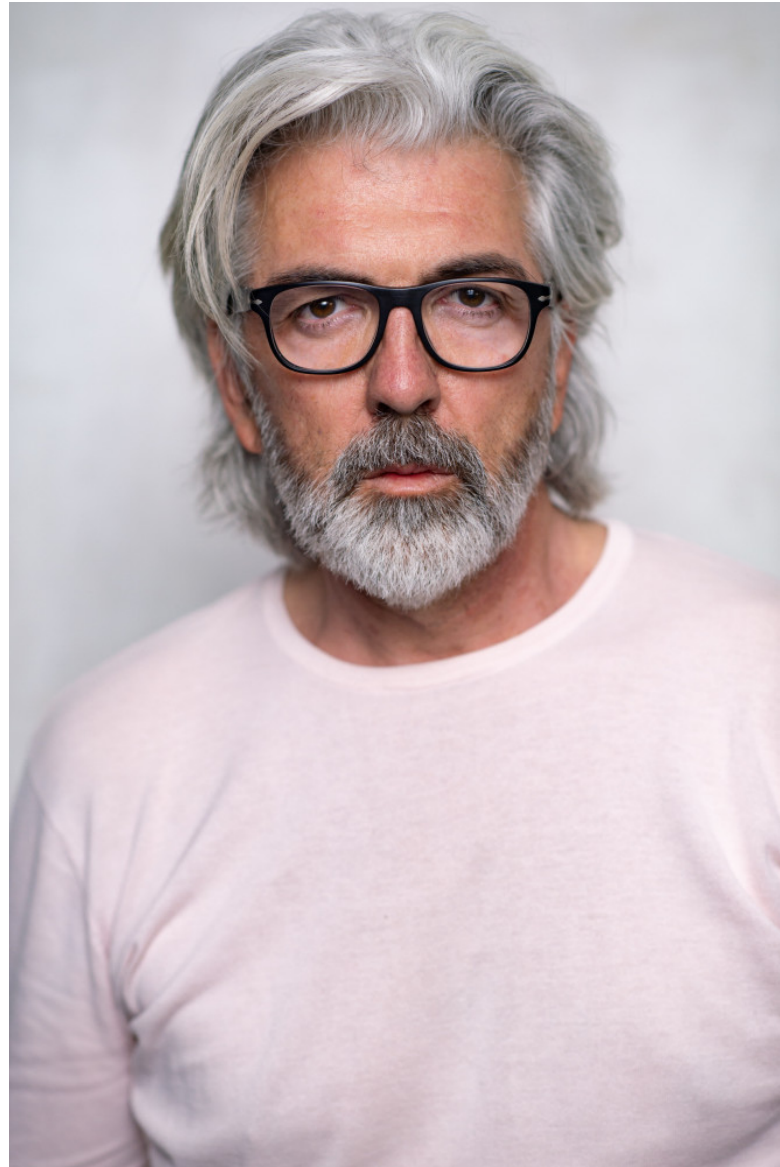

BORIS DJURIC

Height: 190cm / 6' 3" Chest: 109cm / 43" Waist: 95cm 37½" Hips: 104cm / 41" Shoes: 46 EU / 12 US / 11.5 UK Hair: Grey Eyes: Brown

BORIS DJURIC

Height: 190cm / 6' 3" Chest: 109cm / 43" Waist: 95cm 37½" Hips: 104cm / 41" Shoes: 46 EU / 12 US / 11.5 UK Hair: Grey Eyes: Brown