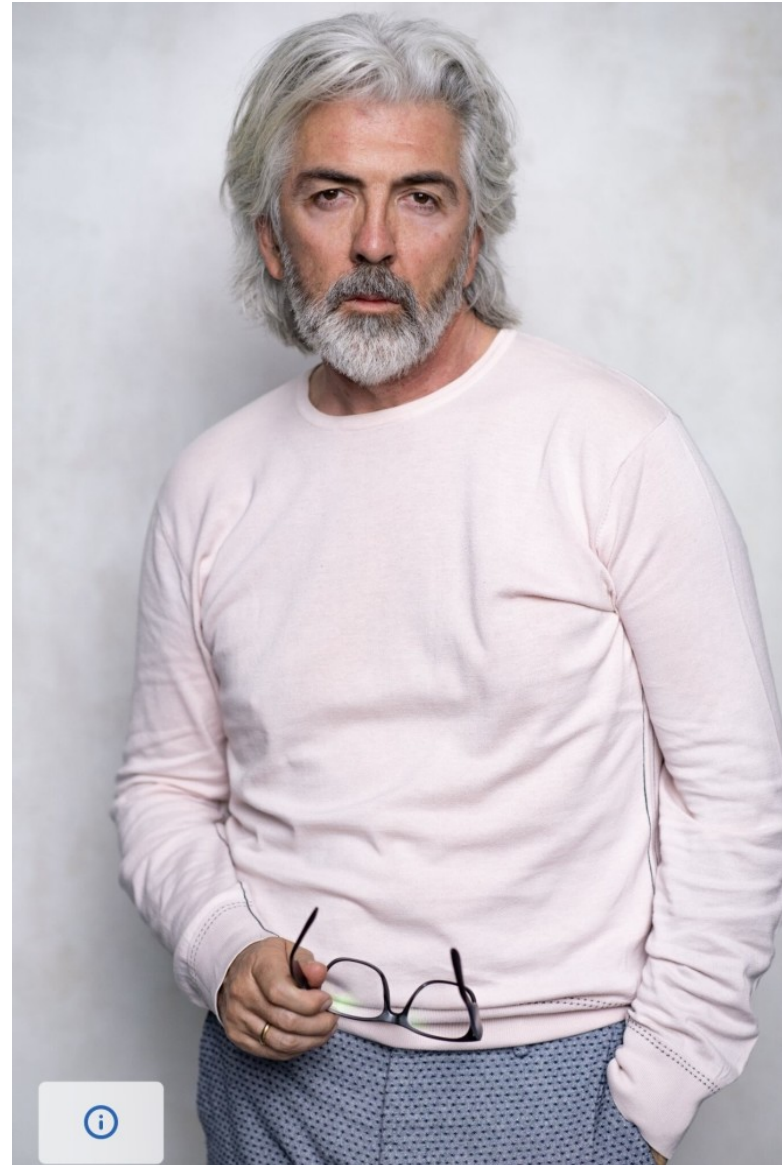

BORIS DJURIC

Height: 190cm / 6' 3" Chest: 109cm / 43" Waist: 95cm 37½" Hips: 104cm / 41" Shoes: 46 EU / 12 US / 11.5 UK Hair: Grey Eyes: Brown

BORIS DJURIC

Height: 190cm / 6' 3" Chest: 109cm / 43" Waist: 95cm 37½" Hips: 104cm / 41" Shoes: 46 EU / 12 US / 11.5 UK Hair: Grey Eyes: Brown

BORIS DJURIC

Height: 190cm / 6' 3" Chest: 109cm / 43" Waist: 95cm 37½" Hips: 104cm / 41" Shoes: 46 EU / 12 US / 11.5 UK Hair: Grey Eyes: Brown