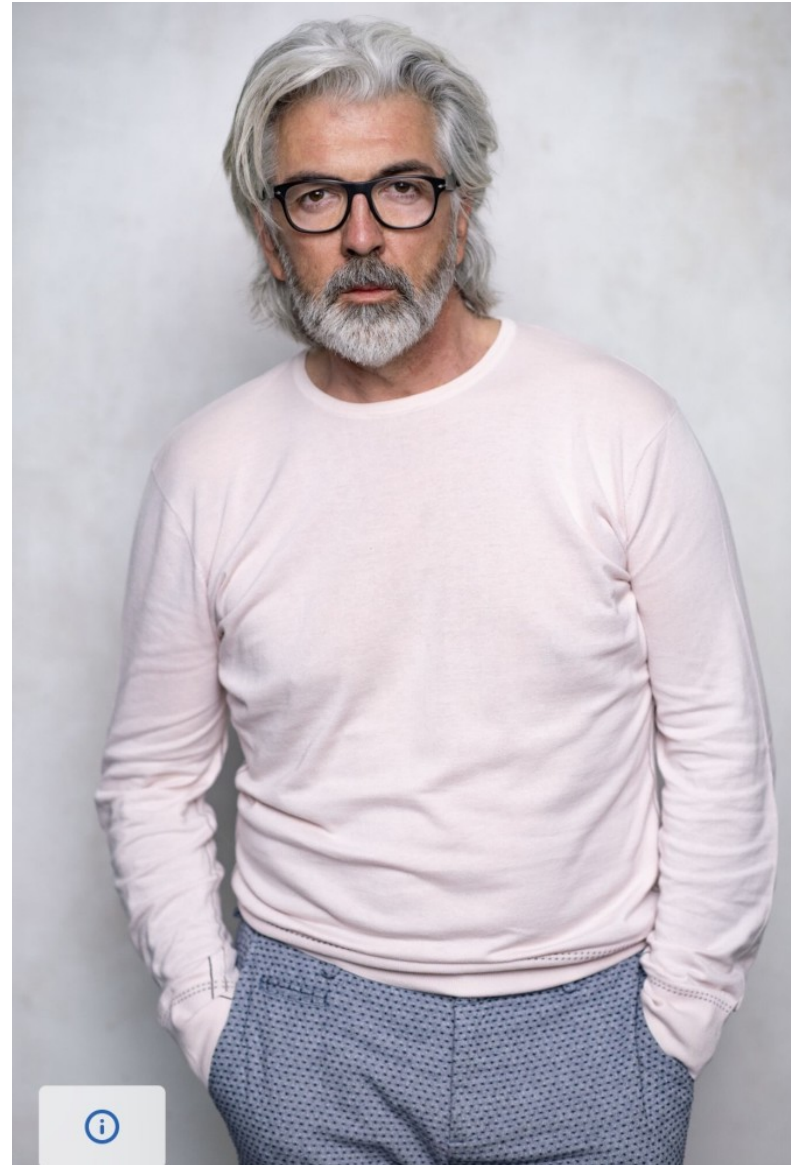

BORIS DJURIC

Height: 190cm / 6' 3" Chest: 109cm / 43" Waist: 95cm 37½" Hips: 104cm / 41" Shoes: 46 EU / 12 US / 11.5 UK Hair: Grey Eyes: Brown

BORIS DJURIC

Height: 190cm / 6' 3" Chest: 109cm / 43" Waist: 95cm 37½" Hips: 104cm / 41" Shoes: 46 EU / 12 US / 11.5 UK Hair: Grey Eyes: Brown

BORIS DJURIC

Height: 190cm / 6' 3" Chest: 109cm / 43" Waist: 95cm 37½" Hips: 104cm / 41" Shoes: 46 EU / 12 US / 11.5 UK Hair: Grey Eyes: Brown