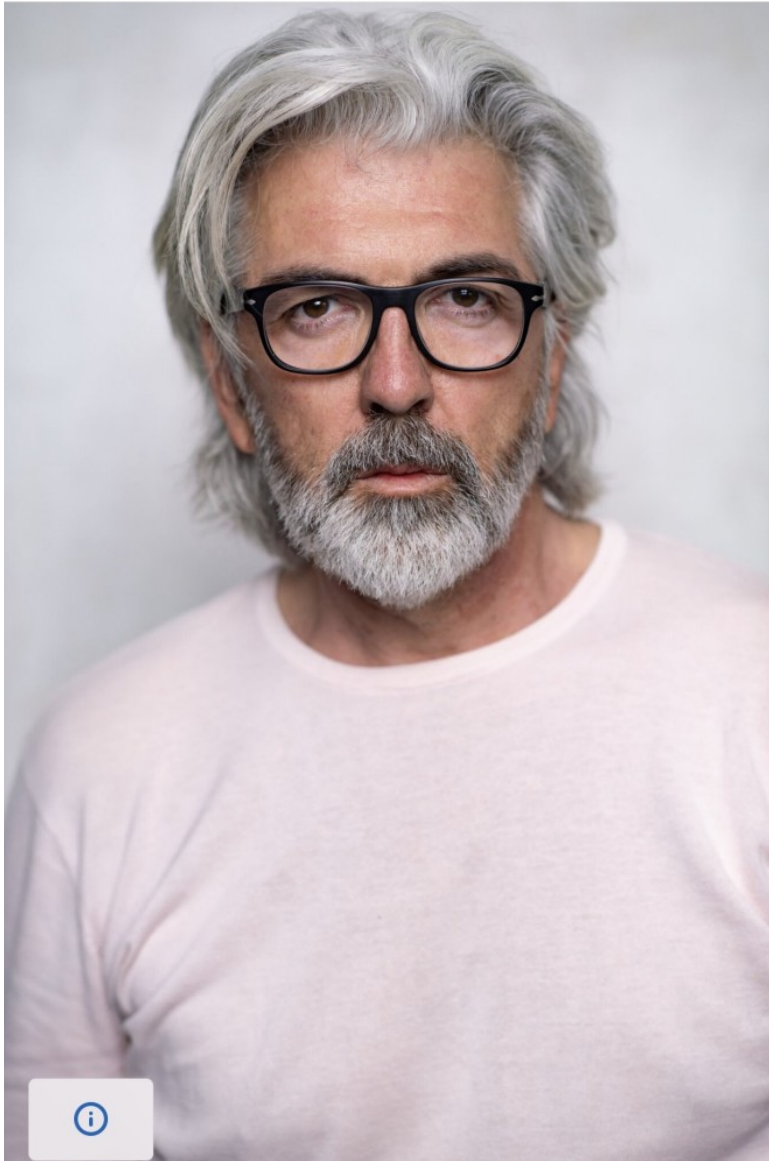

BORIS DJURIC

Height: 190cm / 6' 3" Chest: 109cm / 43" Waist: 95cm 37½" Hips: 104cm / 41" Shoes: 46 EU / 12 US / 11.5 UK Hair: Grey Eyes: Brown

BORIS DJURIC

Height: 190cm / 6' 3" Chest: 109cm / 43" Waist: 95cm 37½" Hips: 104cm / 41" Shoes: 46 EU / 12 US / 11.5 UK Hair: Grey Eyes: Brown

BORIS DJURIC

Height: 190cm / 6' 3" Chest: 109cm / 43" Waist: 95cm 37½" Hips: 104cm / 41" Shoes: 46 EU / 12 US / 11.5 UK Hair: Grey Eyes: Brown