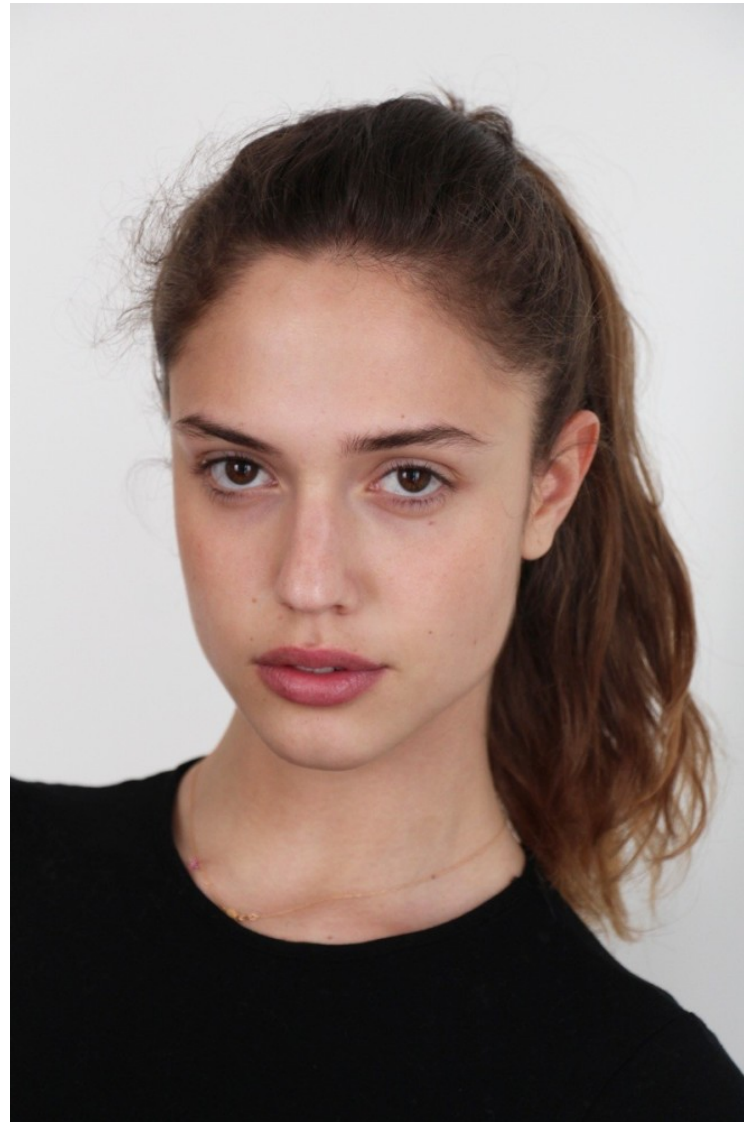

GABRY DIANA

Height: 182cm / 5' 11½" Bust: 82cm / 32½" A Waist: 66cm / 26" Hips: 92cm / 36" Shoes: 40EU / 9US / 7UK Hair: Brown Eyes: Brown

GABRY DIANA

Height: 182cm / 5' 11½" Bust: 82cm / 32½" A Waist: 66cm / 26" Hips: 92cm / 36" Shoes: 40EU / 9US / 7UK Hair: Brown Eyes: Brown

GABRY DIANA

Height: 182cm / 5' 11½" Bust: 82cm / 32½" A Waist: 66cm / 26" Hips: 92cm / 36" Shoes: 40EU / 9US / 7UK Hair: Brown Eyes: Brown