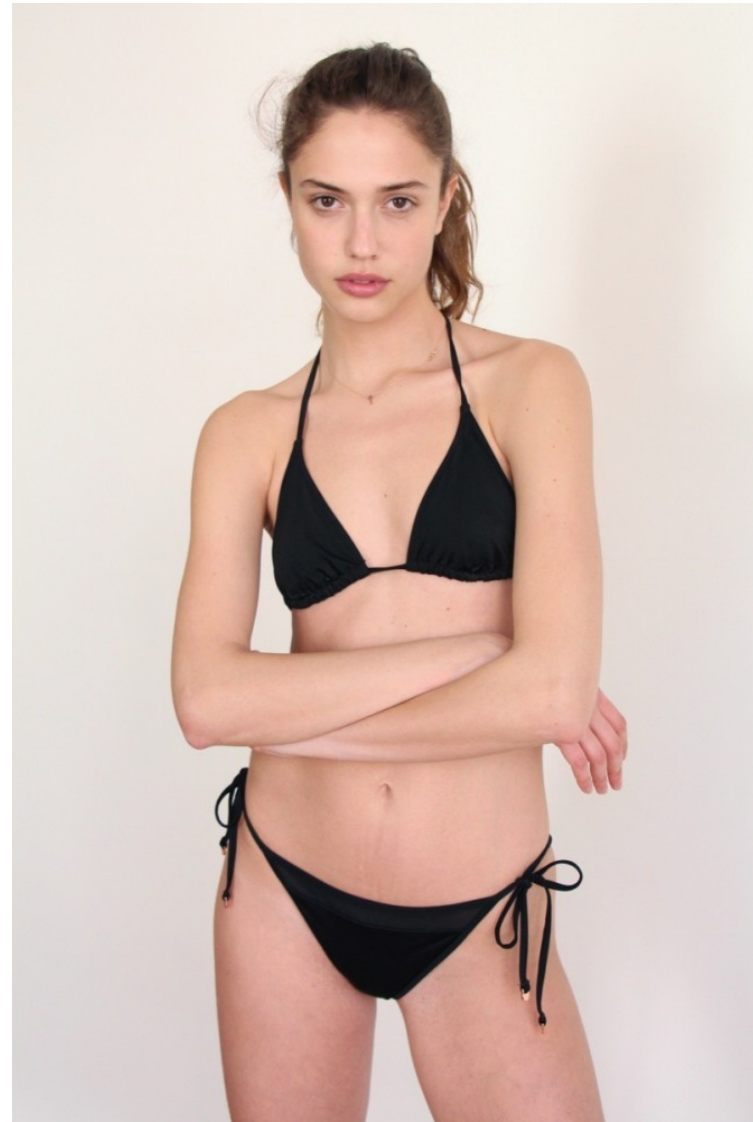

GABRY DIANA

Height: 182cm / 5' 11½" Bust: 82cm / 32½" A Waist: 66cm / 26" Hips: 92cm / 36" Shoes: 40EU / 9US / 7UK Hair: Brown Eyes: Brown

GABRY DIANA

Height: 182cm / 5' 11½" Bust: 82cm / 32½" A Waist: 66cm / 26" Hips: 92cm / 36" Shoes: 40EU / 9US / 7UK Hair: Brown Eyes: Brown

GABRY DIANA

Height: 182cm / 5' 11½" Bust: 82cm / 32½" A Waist: 66cm / 26" Hips: 92cm / 36" Shoes: 40EU / 9US / 7UK Hair: Brown Eyes: Brown