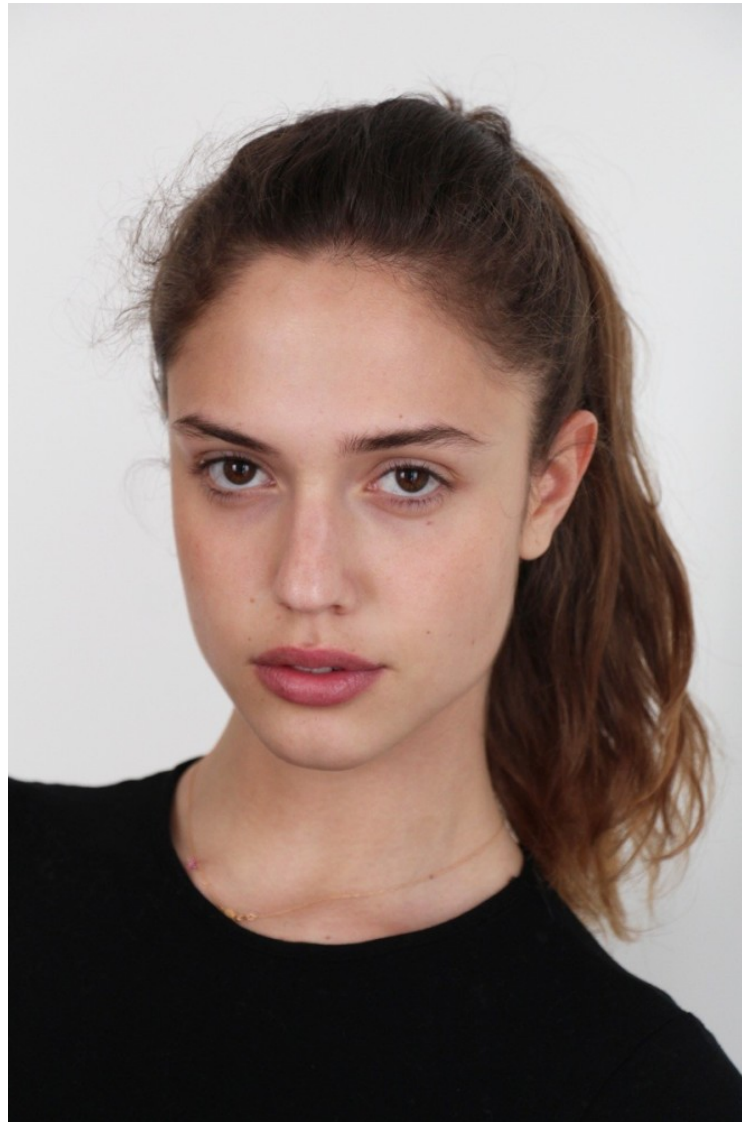

GABRY DIANA

Height: 182cm / 5' 11½" Bust: 82cm / 32½" A Waist: 66cm 26" Hips: 92cm / 36" Shoes: 40EU / 9US / 7UK Hair: Brown Eyes: Brown

GABRY DIANA

Height: 182cm / 5' 11½" Bust: 82cm / 32½" A Waist: 66cm 26" Hips: 92cm / 36" Shoes: 40EU / 9US / 7UK Hair: Brown Eyes: Brown

GABRY DIANA

Height: 182cm / 5' 11½" Bust: 82cm / 32½" A Waist: 66cm 26" Hips: 92cm / 36" Shoes: 40EU / 9US / 7UK Hair: Brown Eyes: Brown