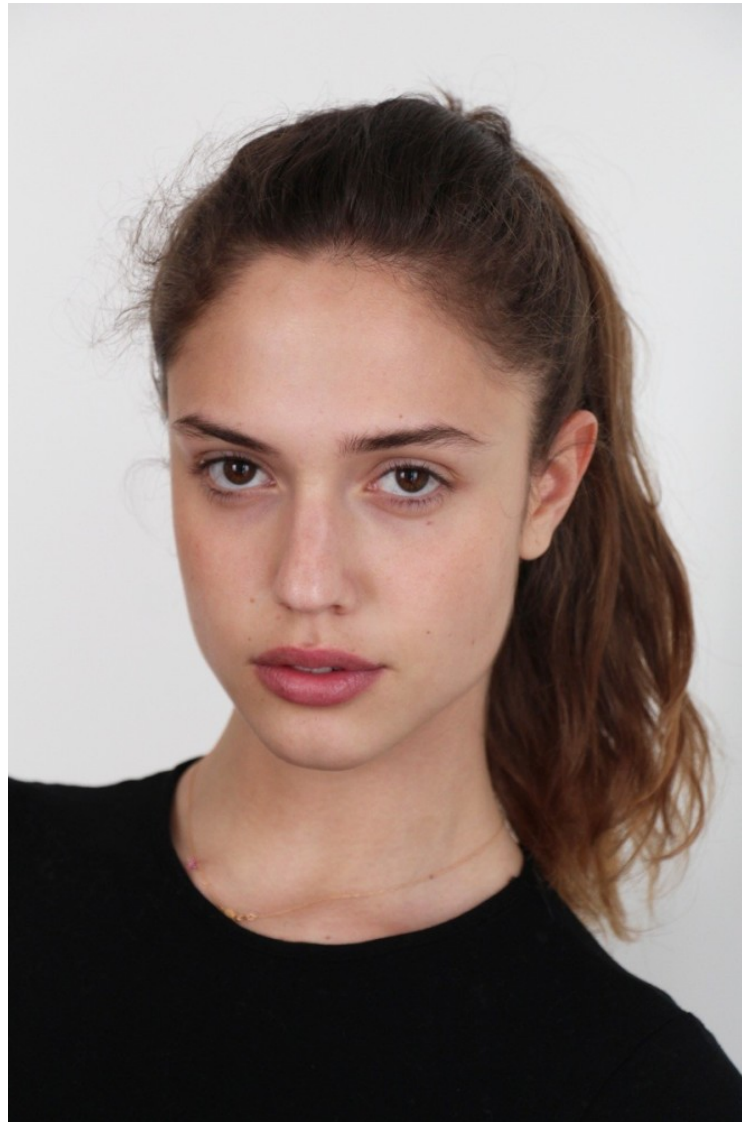

GABRY DIANA

Height: 182cm / 5' 11½" Bust: 82cm / 32½" A Waist: 66cm / 26" Hips: 92cm / 36" Shoes: 40EU / 9US / 7UK Hair: Brown Eyes: Brown

GABRY DIANA

Height: 182cm / 5' 11½" Bust: 82cm / 32½" A Waist: 66cm / 26" Hips: 92cm / 36" Shoes: 40EU / 9US / 7UK Hair: Brown Eyes: Brown

GABRY DIANA

Height: 182cm / 5' 11½" Bust: 82cm / 32½" A Waist: 66cm / 26" Hips: 92cm / 36" Shoes: 40EU / 9US / 7UK Hair: Brown Eyes: Brown