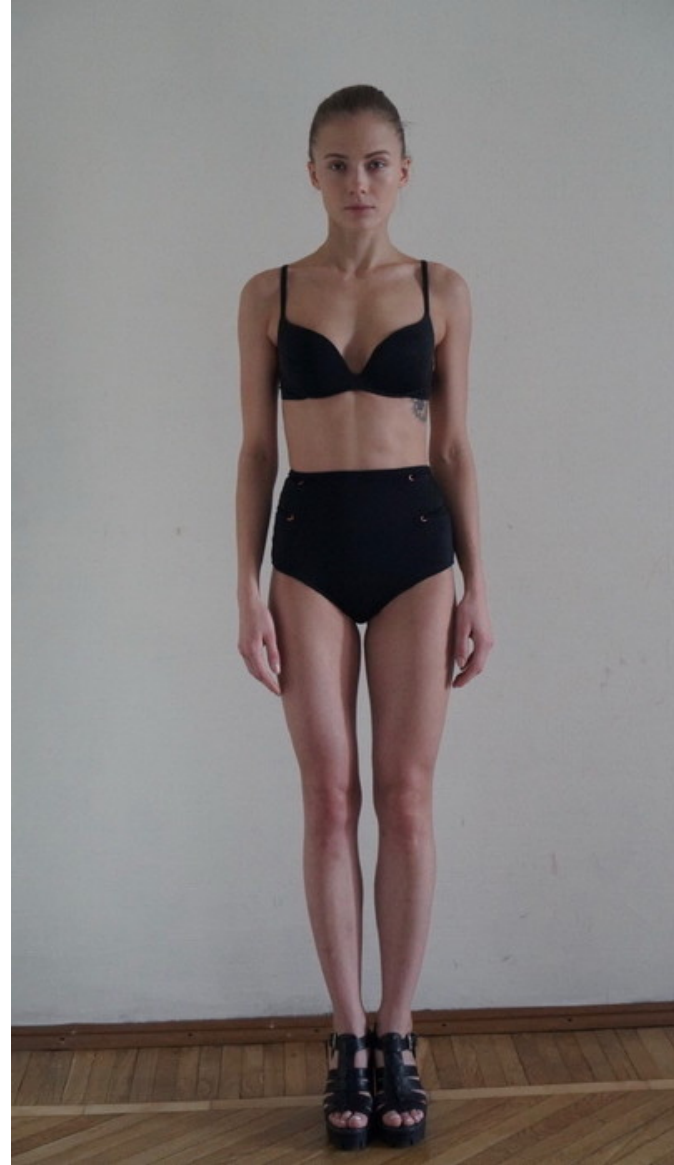

DARIA M.

Height: 170cm / 5' 7" Bust: 83cm / 32½" A Waist: 61cm 24" Hips: 89cm / 35" Shoes: 36 EU / 5 US / 3 UK Hair: Blond Eyes: Blue grey

DARIA M.

Height: 170cm / 5' 7" Bust: 83cm / 32½" A Waist: 61cm 24" Hips: 89cm / 35" Shoes: 36 EU / 5 US / 3 UK Hair: Blond Eyes: Blue grey

DARIA M.

Height: 170cm / 5' 7" Bust: 83cm / 32½" A Waist: 61cm 24" Hips: 89cm / 35" Shoes: 36 EU / 5 US / 3 UK Hair: Blond Eyes: Blue grey