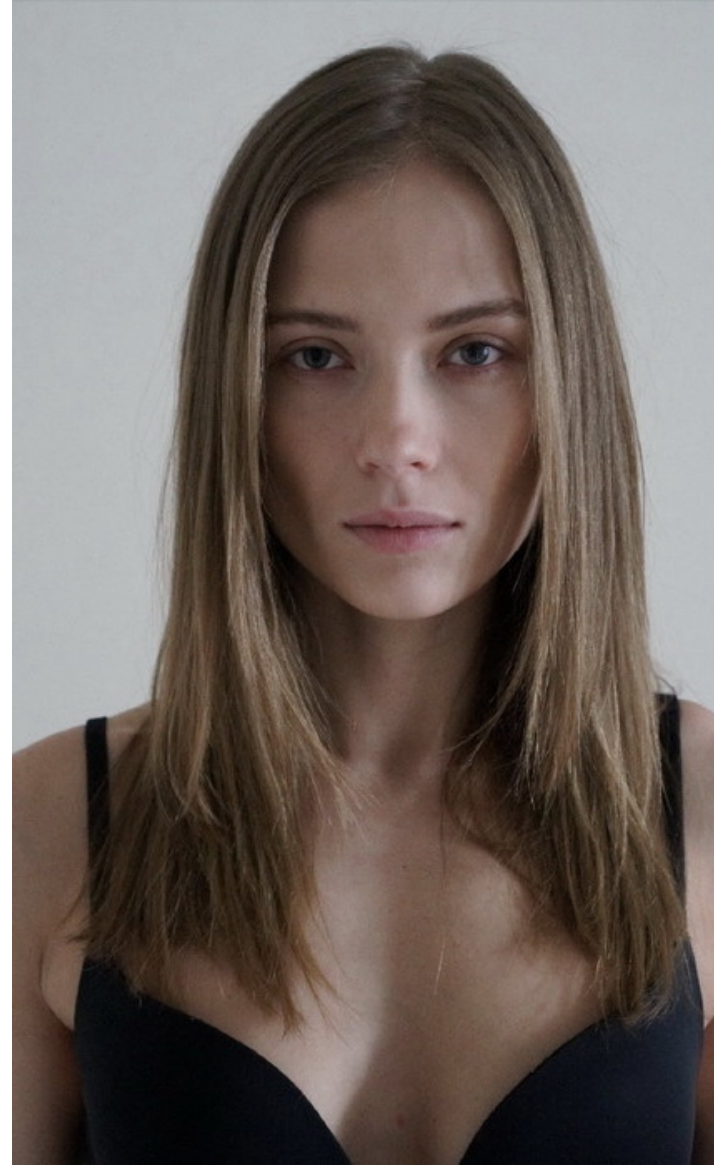

DARIA M.

Height: 170cm / 5' 7" Bust: 83cm / 32½" A Waist: 61cm 24" Hips: 89cm / 35" Shoes: 36 EU / 5 US / 3 UK Hair: Blond Eyes: Blue grey

DARIA M.

Height: 170cm / 5' 7" Bust: 83cm / 32½" A Waist: 61cm 24" Hips: 89cm / 35" Shoes: 36 EU / 5 US / 3 UK Hair: Blond Eyes: Blue grey

DARIA M.

Height: 170cm / 5' 7" Bust: 83cm / 32½" A Waist: 61cm 24" Hips: 89cm / 35" Shoes: 36 EU / 5 US / 3 UK Hair: Blond Eyes: Blue grey