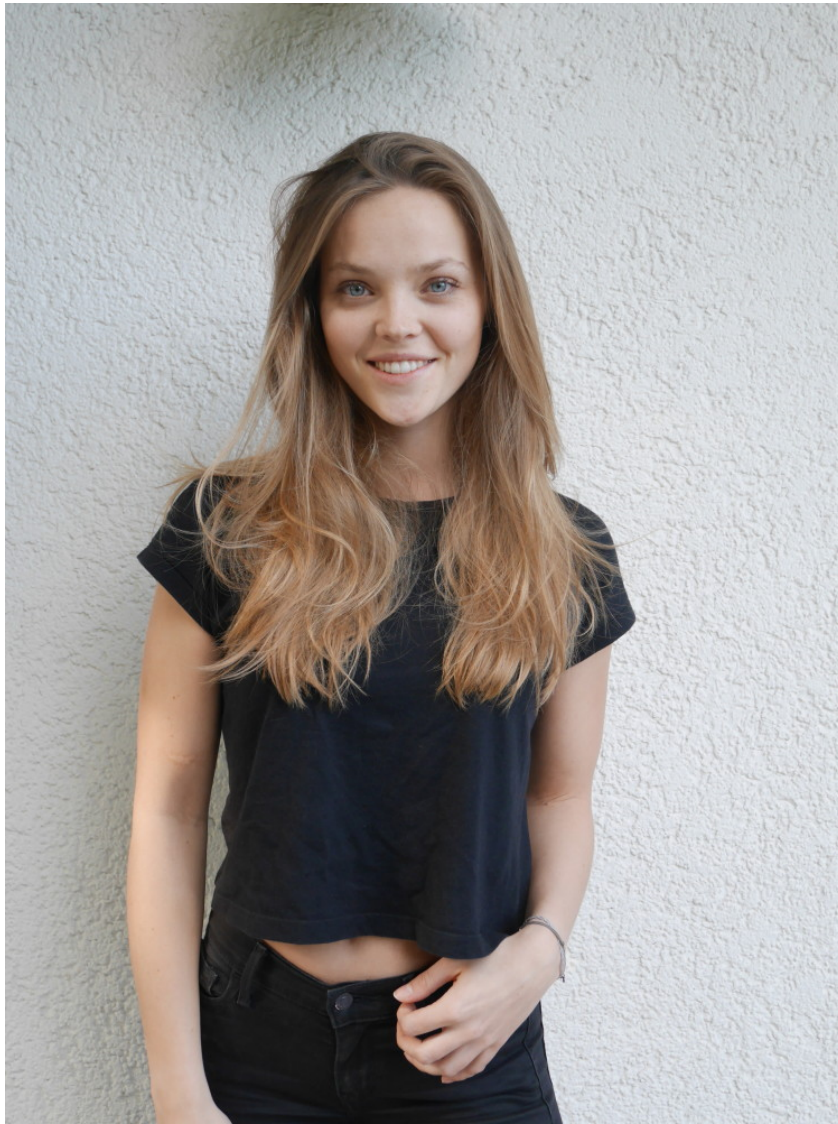

CHRISTINA W.

Height: 175cm / 5' 9" Bust: 82cm / 32½" C Waist: 62cm 24½" Hips: 90cm / 35½" Shoes: 38 EU / 7 US / 5 UK Hair: Blond Eyes: Blue

CHRISTINA W.

Height: 175cm / 5' 9" Bust: 82cm / 32½" C Waist: 62cm 24½" Hips: 90cm / 35½" Shoes: 38 EU / 7 US / 5 UK Hair: Blond Eyes: Blue