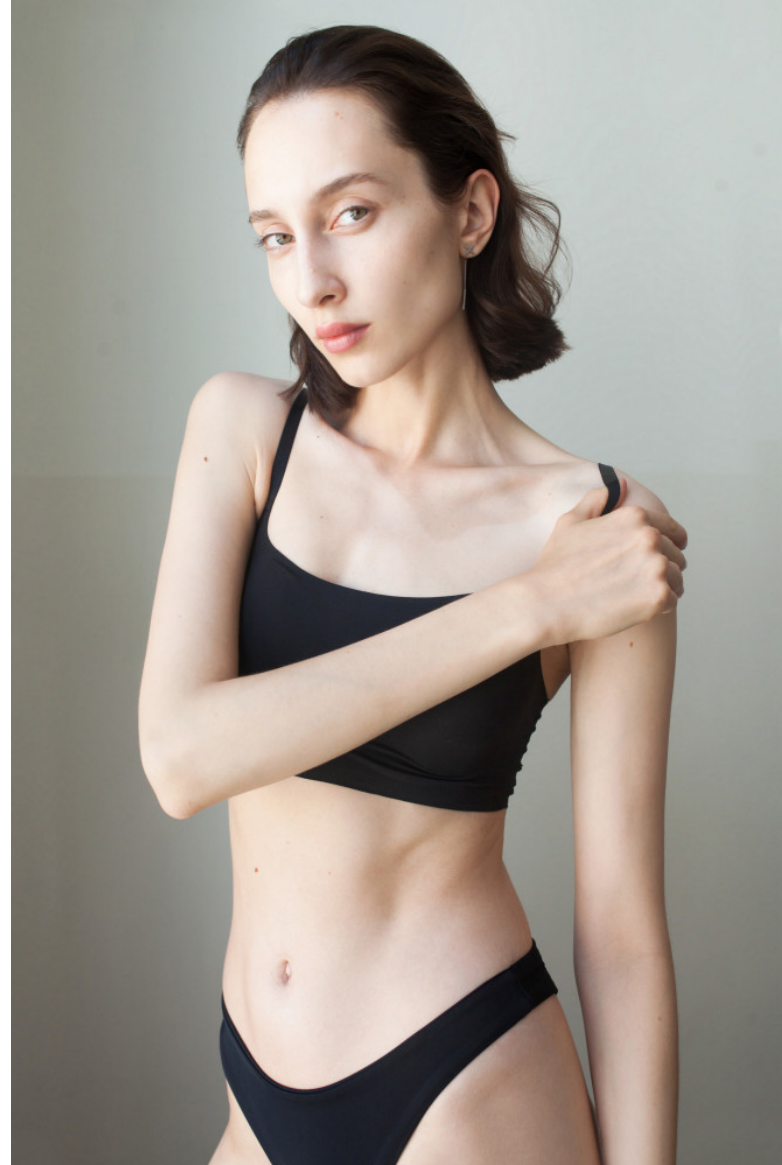

DARIA Z.

Height: 179.5cm / 5' 10½" Bust: 82cm / 32½" AB Waist: 61cm 24" Hips: 90cm / 35½" Shoes: 39 EU / 8 US / 6 UK Hair: Brown Eyes: Green

DARIA Z.

Height: 179.5cm / 5' 10½" Bust: 82cm / 32½" AB Waist: 61cm 24" Hips: 90cm / 35½" Shoes: 39 EU / 8 US / 6 UK Hair: Brown Eyes: Green